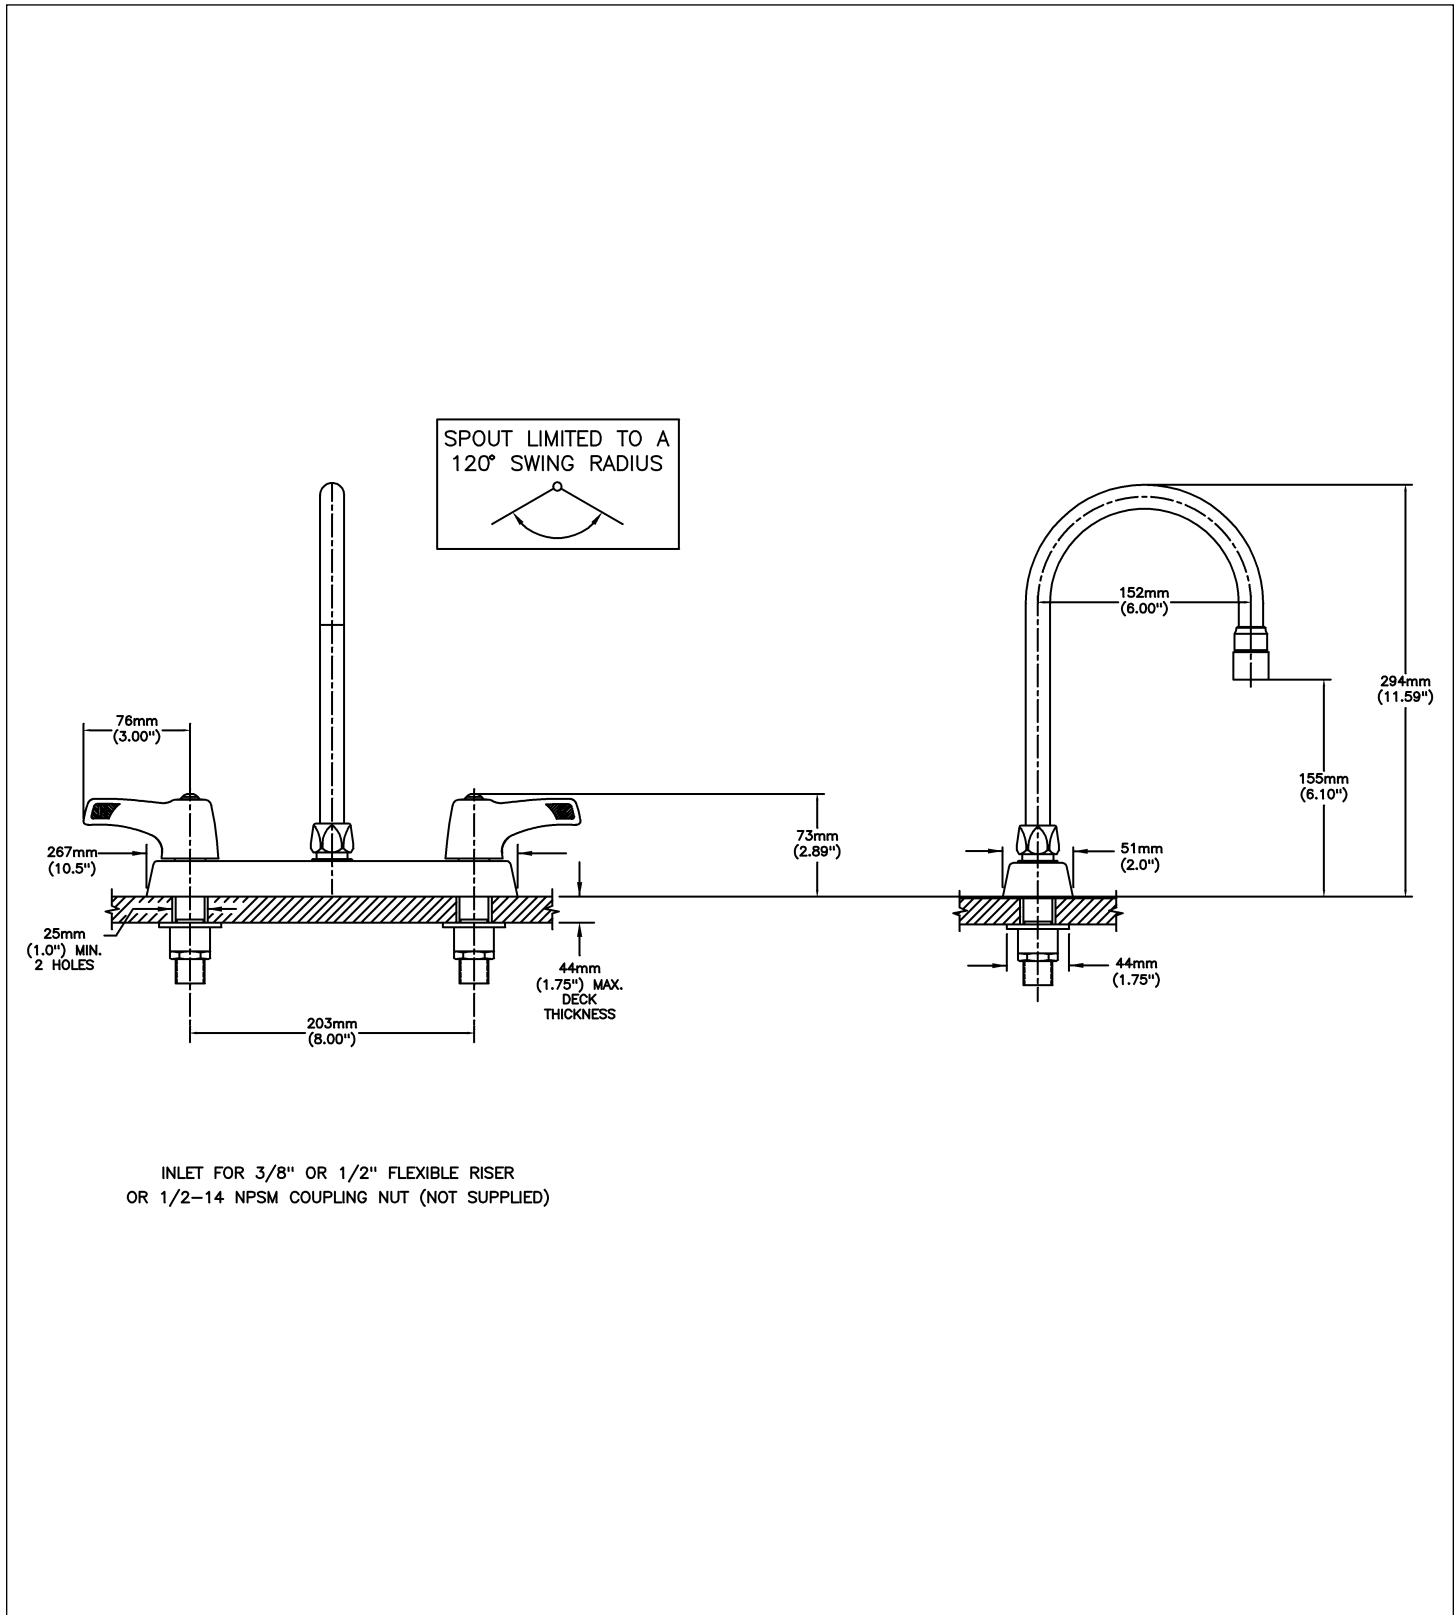

#### SPECIFICATION:

- Heavy Duty Cast Brass sink faucet
- 203 mm (8") centers
- Two handle
- Polished chrome plated finish
- Metal hold-down package
- CER-TECK® ceramic structures
- Spout#: 9 - Gooseneck spout-6.0" spout reach - 10.4" height (unmounted)- Standard rigid/swivel field installation unless LS Limited swing option selected- Vandal resistant .090" wall thickness-(R4)
- Outlet#: 3 - Vandal Resistant Aerator Outlet- 1.5 GPM (5.7 L/min) Flow Rate at 60 psi- pressure compensating
- Handle#: 3 - 76 mm (3") Lever Blade Handles-ADA Compliant-Metal-Color indexed-Vandal Resistant screws
- 120 degrees limited swing of spout (LS)
- Handle Temperature Indicators

#### OPERATION:

- Not Available

*(Dimensional drawing on following page)*

Delta reserves the right (1) to make changes to specifications and materials, and (2) to change or discontinue models, both without notice or obligation. Dimensions are for reference. Measurement may vary plus or minus 6mm(0.25"). Mounting locations are suggested only. Check with local codes for requirements in your area. This spec was produced April 13, 2021.

Delta reserves the right (1) to make changes to specifications and materials, and (2) to change or discontinue models, both without notice or obligation. Dimensions are for reference. Measurement may vary plus or minus 6mm(0.25"). Mounting locations are suggested only. Check with local codes for requirements in your area. This spec was produced April 13, 2021.