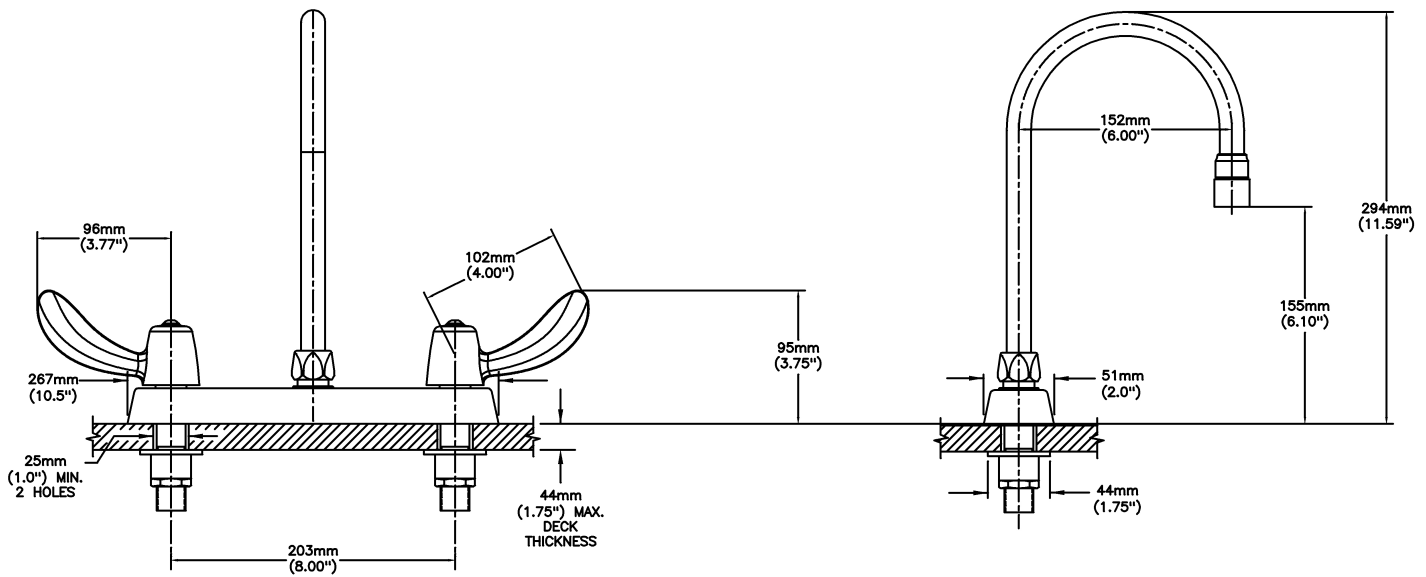

Sink Faucet Deckmount

8" Deck- CER-TECK® ceramic structures

Model No: 26C3932

COMPLIES WITH:

- CSA certified.
- Complies to ASME A112.18.1/CSA B125.1
- Verified compliant with 0.25% weighted average Pb content regulations
- (Contact Delta Representative for State and/or Local Approvals)

NOTES:

26T3 - 8" Deck- TUF-TECK® compression structures

SPECIFICATION:

- Heavy Duty Cast Brass sink faucet
- 203 mm (8") centers
- Two handle
- Polished chrome plated finish
- Metal hold-down package
- CER-TECK® ceramic structures
- Spout#: 9 - Gooseneck spout-6.0" spout reach - 10.4" height (unmounted)- Standard rigid/swivel field installation unless LS Limited swing option selected- Vandal resistant .090" wall thickness-(R4)
- Outlet#: 3 - Vandal Resistant Aerator Outlet- 1.5 GPM (5.7 L/min) Flow Rate at 60 psi- pressure compensating
- Handle#: 2 - 102 mm (4") Hooded Blade Handles-ADA compliant-Metal- Color indexed-Vandal resistant screws

OPERATION:

- Not Available

(Dimensional drawing on following page)

Delta reserves the right (1) to make changes to specifications and materials, and (2) to change or discontinue models, both without notice or obligation. Dimensions are for reference. Measurement may vary plus or minus 6mm(0.25"). Mounting locations are suggested only. Check with local codes for requirements in your area. This spec was produced April 15, 2021.

INLET FOR 3/8" OR 1/2" FLEXIBLE RISER
OR 1/2-14 NPSM COUPLING NUT (NOT SUPPLIED)

Delta reserves the right (1) to make changes to specifications and materials, and (2) to change or discontinue models, both without notice or obligation. Dimensions are for reference. Measurement may vary plus or minus 6mm(0.25"). Mounting locations are suggested only. Check with local codes for requirements in your area. This spec was produced April 15, 2021.