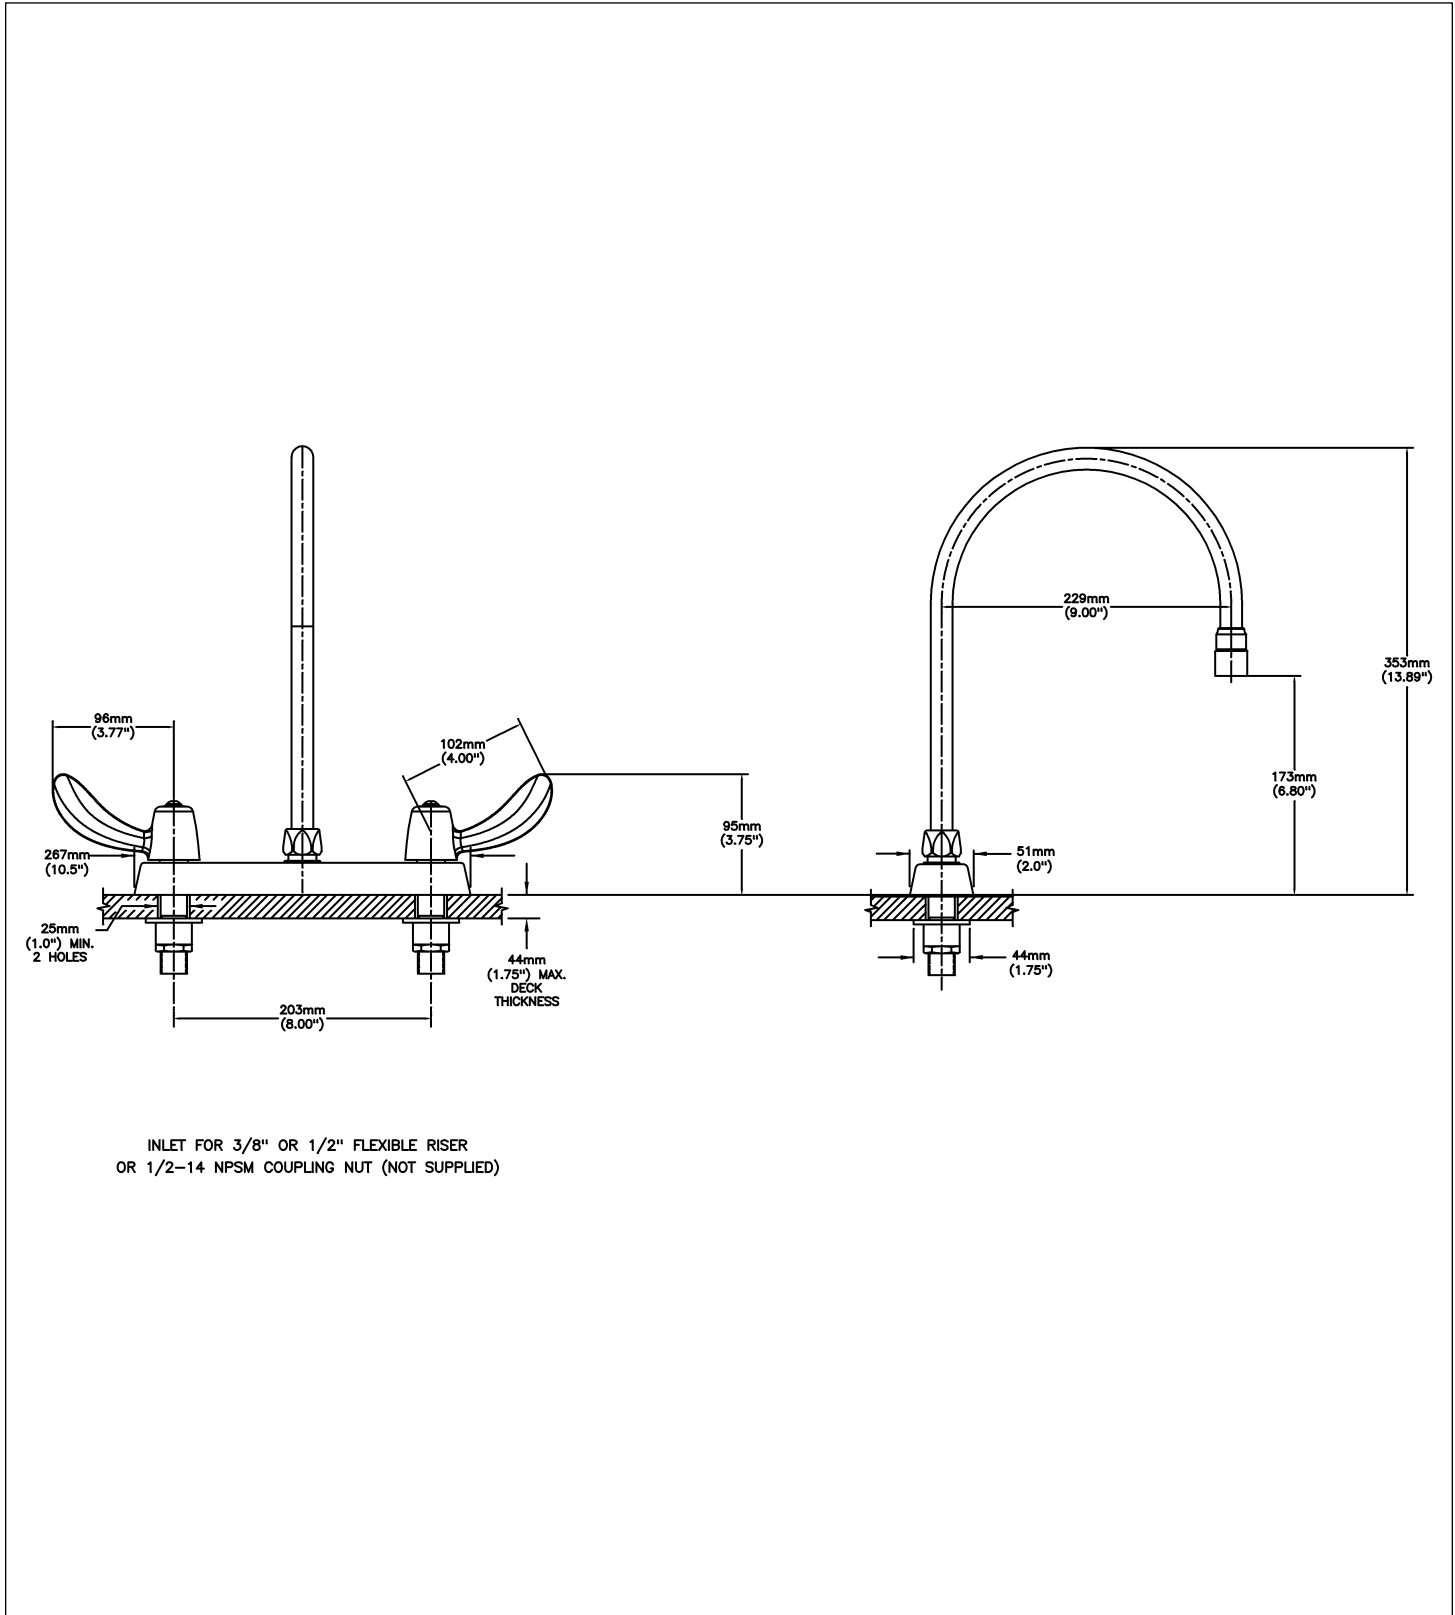

Sink Faucet Deckmount

8" Deck- CER-TECK® ceramic structures

Model No: 26C3932-R7

COMPLIES WITH:

- CSA certified.
- Complies to ASME A112.18.1/CSA B125.1
- Verified compliant with 0.25% weighted average Pb content regulations
- (Contact Delta Representative for State and/or Local Approvals)

NOTES:

26T3 - 8" Deck- TUF-TECK® compression structures

SPECIFICATION:

- Heavy Duty Cast Brass sink faucet
- 203 mm (8") centers
- Two handle
- Polished chrome plated finish
- Metal hold-down package
- CER-TECK® ceramic structures
- Spout: R7 - Gooseneck spout-9.0" spout reach -12.7" height(unmounted)- Standard rigid/swivel field installation unless LS Limited swing option selected-Vandal resistant.090" wall thickness
- Outlet#: 3 - Vandal Resistant Aerator Outlet- 1.5 GPM (5.7 L/min) Flow Rate at 60 psi- pressure compensating
- Handle#: 2 - 102 mm (4") Hooded Blade Handles-ADA compliant-Metal- Color indexed-Vandal resistant screws

OPERATION:

- Not Available

(Dimensional drawing on following page)

Delta reserves the right (1) to make changes to specifications and materials, and (2) to change or discontinue models, both without notice or obligation. Dimensions are for reference. Measurement may vary plus or minus 6mm(0.25"). Mounting locations are suggested only. Check with local codes for requirements in your area. This spec was produced April 14, 2021.

Delta reserves the right (1) to make changes to specifications and materials, and (2) to change or discontinue models, both without notice or obligation. Dimensions are for reference. Measurement may vary plus or minus 6mm(0.25"). Mounting locations are suggested only. Check with local codes for requirements in your area. This spec was produced April 14, 2021.