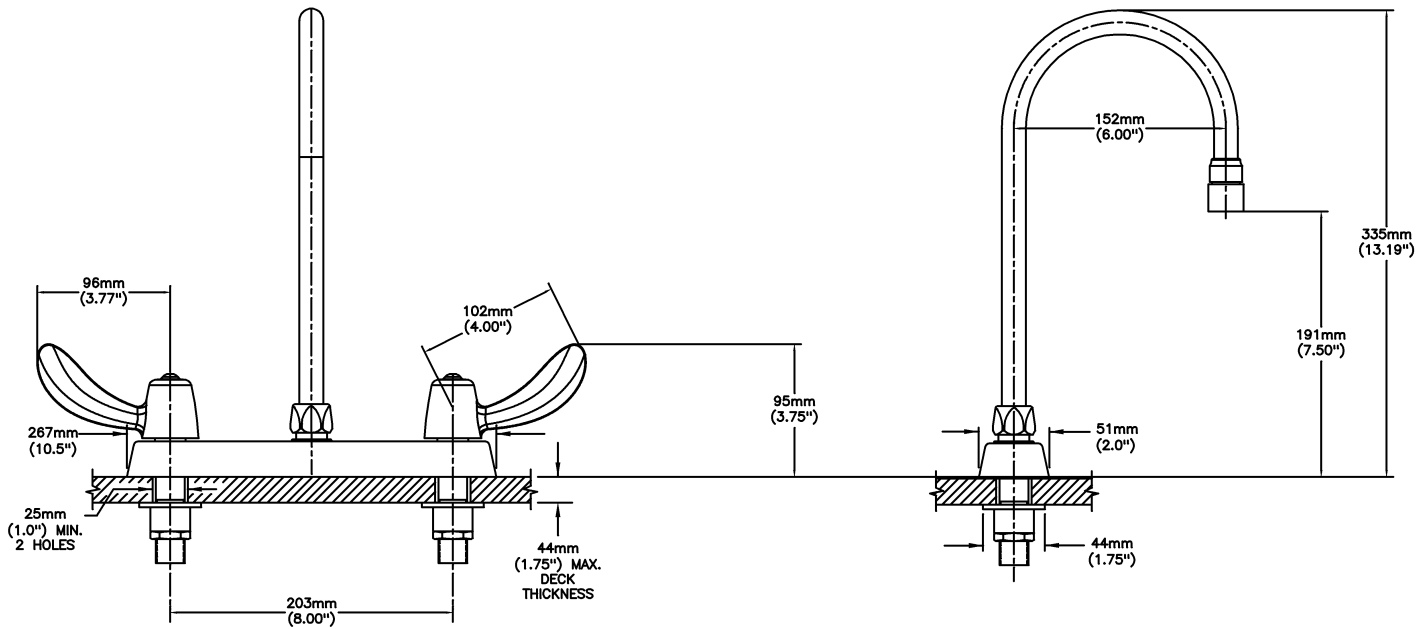

Sink Faucet Deckmount

8" Deck- CER-TECK® ceramic structures

Model No: 26C3932-R5

COMPLIES WITH:

- CSA certified.
- Complies to ASME A112.18.1/CSA B125.1
- Verified compliant with 0.25% weighted average Pb content regulations
- (Contact Delta Representative for State and/or Local Approvals)

NOTES:

26T3 - 8" Deck- TUF-TECK® compression structures

SPECIFICATION:

- Heavy Duty Cast Brass sink faucet
- 203 mm (8") centers
- Two handle
- Polished chrome plated finish
- Metal hold-down package
- CER-TECK® ceramic structures
- Spout: R5 - Gooseneck-6.0" spout reach -12.0" height(unmounted)- Standard rigid/swivel field installation unless LS Limited swing option selected-Vandal resistant .090" wall thickness
- Outlet#: 3 - Vandal Resistant Aerator Outlet- 1.5 GPM (5.7 L/min) Flow Rate at 60 psi- pressure compensating
- Handle#: 2 - 102 mm (4") Hooded Blade Handles-ADA compliant-Metal- Color indexed-Vandal resistant screws

OPERATION:

- Not Available

(Dimensional drawing on following page)

Delta reserves the right (1) to make changes to specifications and materials, and (2) to change or discontinue models, both without notice or obligation. Dimensions are for reference. Measurement may vary plus or minus 6mm(0.25"). Mounting locations are suggested only. Check with local codes for requirements in your area. This spec was produced April 15, 2021.

INLET FOR 3/8" OR 1/2" FLEXIBLE RISER
OR 1/2-14 NPSM COUPLING NUT (NOT SUPPLIED)

Delta reserves the right (1) to make changes to specifications and materials, and (2) to change or discontinue models, both without notice or obligation. Dimensions are for reference. Measurement may vary plus or minus 6mm(0.25"). Mounting locations are suggested only. Check with local codes for requirements in your area. This spec was produced April 15, 2021.