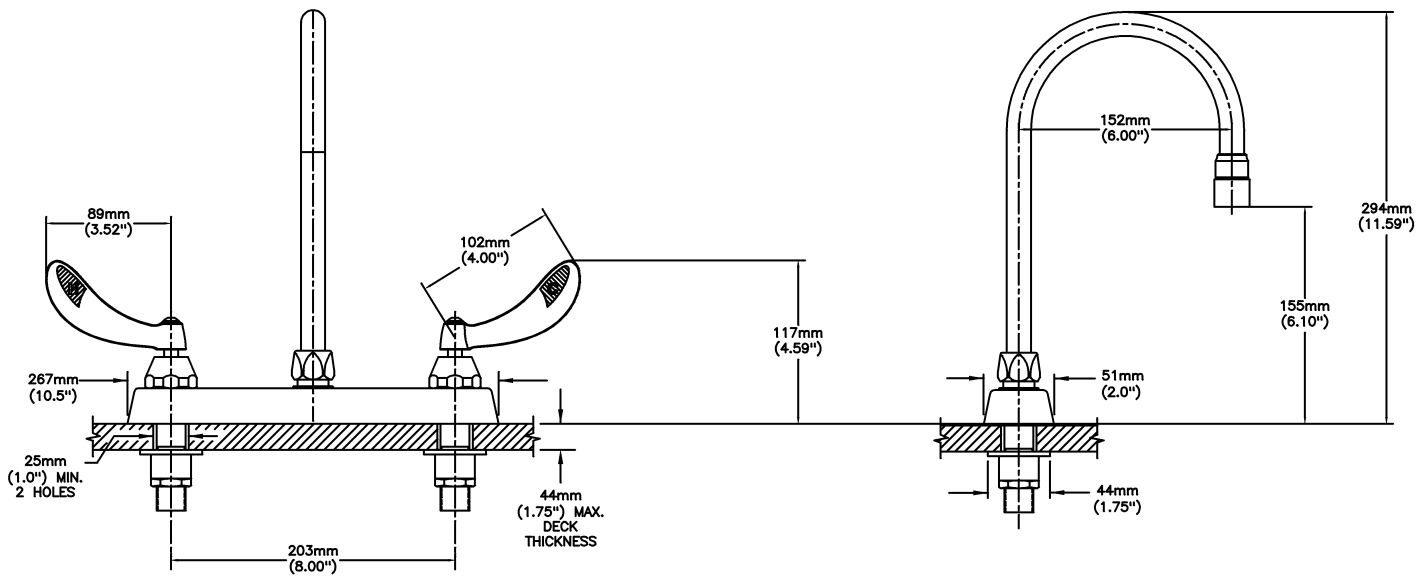

#### SPECIFICATION:

- Heavy Duty Cast Brass sink faucet
- 203 mm (8") centers
- Two handle
- Polished chrome plated finish
- Metal hold-down package
- CER-TECK® ceramic structures
- Spout#: 9 - Gooseneck spout-6.0" spout reach - 10.4" height (unmounted)- Standard rigid/swivel field installation unless LS Limited swing option selected- Vandal resistant .090" wall thickness-(R4)
- Outlet#: 2 - Vandal Res.1.5 GPM (5.7 L/Min) Laminar w/Agion® Antimicrobial
- Handle#: 4 - 102 mm (4") Blade Handles- ADA Compliant-Sanitary Hoods- Metal-Color indexed-Vandal resistant screws
- Handle Temperature Indicators

#### OPERATION:

- Not Available

***(Dimensional drawing on following page)***

Delta reserves the right (1) to make changes to specifications and materials, and (2) to change or discontinue models, both without notice or obligation. Dimensions are for reference. Measurement may vary plus or minus 6mm(0.25"). Mounting locations are suggested only. Check with local codes for requirements in your area. This spec was produced June 15, 2021.

INLET FOR 3/8" OR 1/2" FLEXIBLE RISER  
OR 1/2-14 NPSM COUPLING NUT (NOT SUPPLIED)

Delta reserves the right (1) to make changes to specifications and materials, and (2) to change or discontinue models, both without notice or obligation. Dimensions are for reference. Measurement may vary plus or minus 6mm(0.25"). Mounting locations are suggested only. Check with local codes for requirements in your area. This spec was produced June 15, 2021.