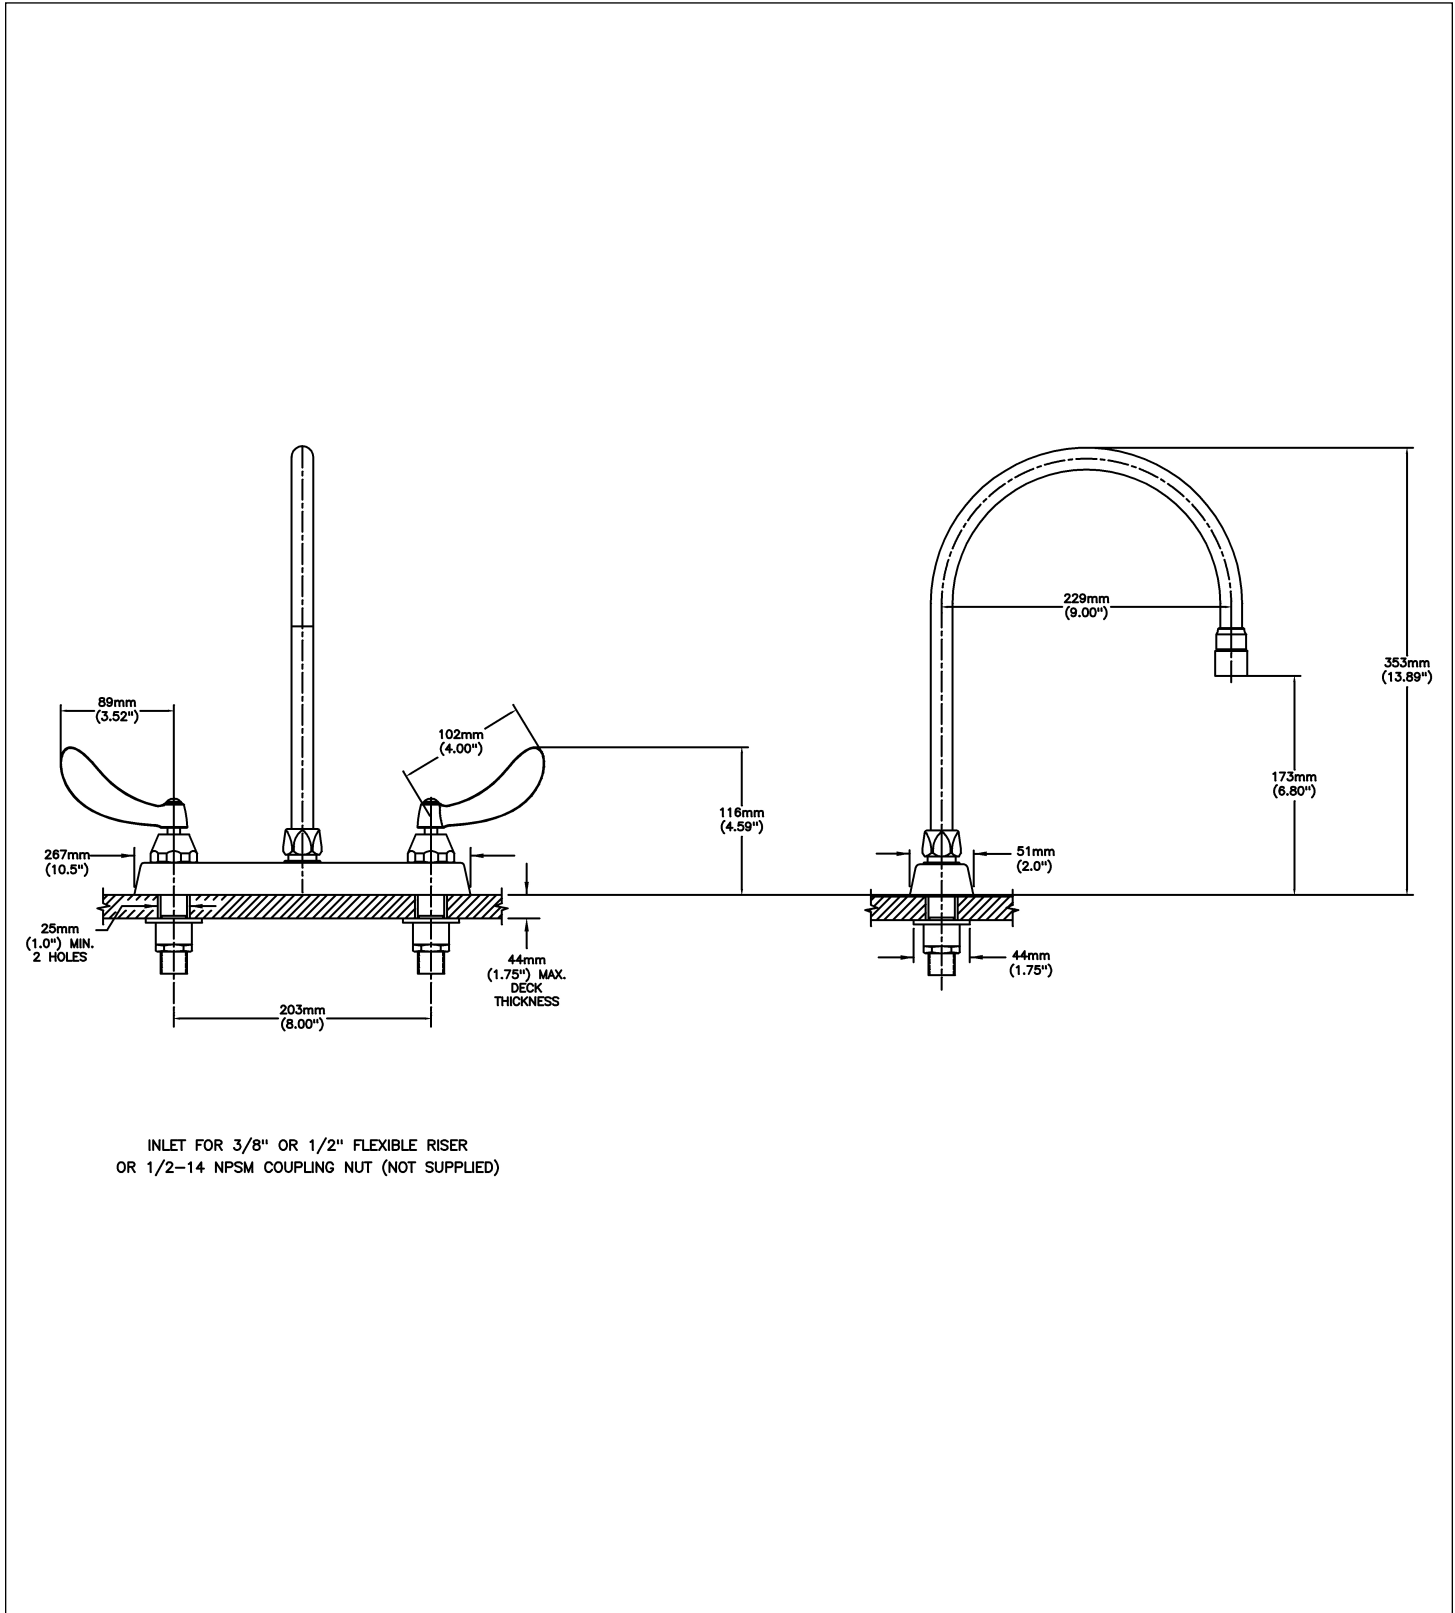

Sink Faucet Deckmount

8" Deck- CER-TECK® ceramic structures

Model No: 26C3924-R7

COMPLIES WITH:

- CSA certified.
- Complies to ASME A112.18.1/CSA B125.1
- Verified compliant with 0.25% weighted average Pb content regulations
- (Contact Delta Representative for State and/or Local Approvals)

NOTES:

26T3 - 8" Deck- TUF-TECK® compression structures

SPECIFICATION:

- Heavy Duty Cast Brass sink faucet
- 203 mm (8") centers
- Two handle
- Polished chrome plated finish
- Metal hold-down package
- CER-TECK® ceramic structures
- Spout: R7 - Gooseneck spout-9.0" spout reach -12.7" height(unmounted)- Standard rigid/swivel field installation unless LS Limited swing option selected-Vandal resistant.090" wall thickness
- Outlet#: 2 - Vandal Res.1.5 GPM (5.7 L/Min) Laminar w/Agion® Antimicrobial
- Handle#: 4 - 102 mm (4") Blade Handles- ADA Compliant-Sanitary Hoods-Metal-Color indexed-Vandal resistant screws

OPERATION:

- Not Available

(Dimensional drawing on following page)

Delta reserves the right (1) to make changes to specifications and materials, and (2) to change or discontinue models, both without notice or obligation. Dimensions are for reference. Measurement may vary plus or minus 6mm(0.25"). Mounting locations are suggested only. Check with local codes for requirements in your area. This spec was produced June 15, 2021.

Delta reserves the right (1) to make changes to specifications and materials, and (2) to change or discontinue models, both without notice or obligation. Dimensions are for reference. Measurement may vary plus or minus 6mm(0.25"). Mounting locations are suggested only. Check with local codes for requirements in your area. This spec was produced June 15, 2021.