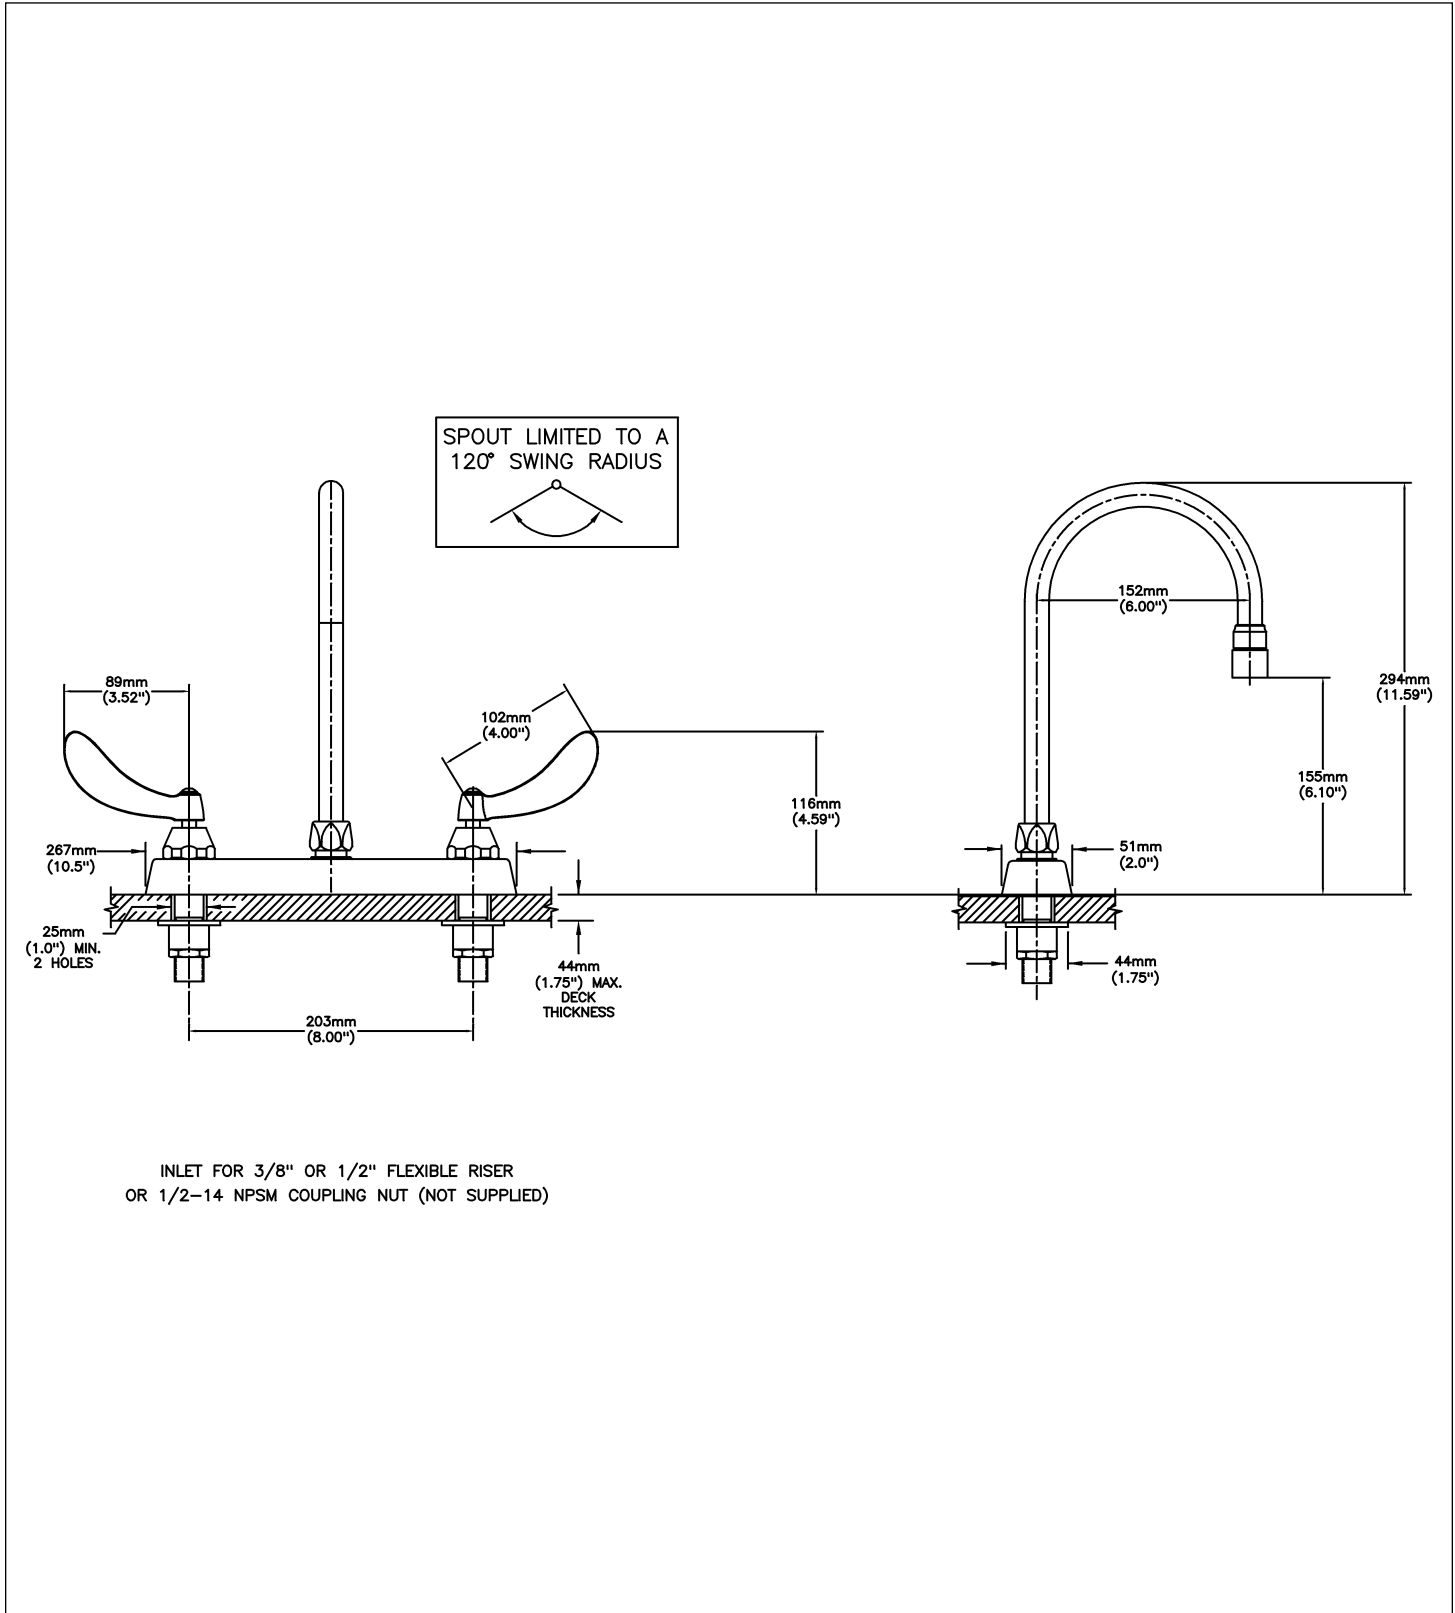

Sink Faucet Deckmount

8" Deck- CER-TECK® ceramic structures

Model No: 26C3924-LS

COMPLIES WITH:

- CSA certified.
- Complies to ASME A112.18.1/CSA B125.1
- Verified compliant with 0.25% weighted average Pb content regulations
- (Contact Delta Representative for State and/or Local Approvals)

NOTES:

26T3 - 8" Deck- TUF-TECK® compression structures

SPECIFICATION:

- Heavy Duty Cast Brass sink faucet
- 203 mm (8") centers
- Two handle
- Polished chrome plated finish
- Metal hold-down package
- CER-TECK® ceramic structures
- Spout#: 9 - Gooseneck spout-6.0" spout reach - 10.4" height (unmounted)- Standard rigid/swivel field installation unless LS Limited swing option selected- Vandal resistant .090" wall thickness-(R4)
- Outlet#: 2 - Vandal Res.1.5 GPM (5.7 L/Min) Laminar w/Agion® Antimicrobial
- Handle#: 4 - 102 mm (4") Blade Handles- ADA Compliant-Sanitary Hoods- Metal-Color indexed-Vandal resistant screws
- 120 degrees limited swing of spout (LS)

OPERATION:

- Not Available

(Dimensional drawing on following page)

Delta reserves the right (1) to make changes to specifications and materials, and (2) to change or discontinue models, both without notice or obligation. Dimensions are for reference. Measurement may vary plus or minus 6mm(0.25"). Mounting locations are suggested only. Check with local codes for requirements in your area. This spec was produced April 15, 2021.

Delta reserves the right (1) to make changes to specifications and materials, and (2) to change or discontinue models, both without notice or obligation. Dimensions are for reference. Measurement may vary plus or minus 6mm(0.25"). Mounting locations are suggested only. Check with local codes for requirements in your area. This spec was produced April 15, 2021.