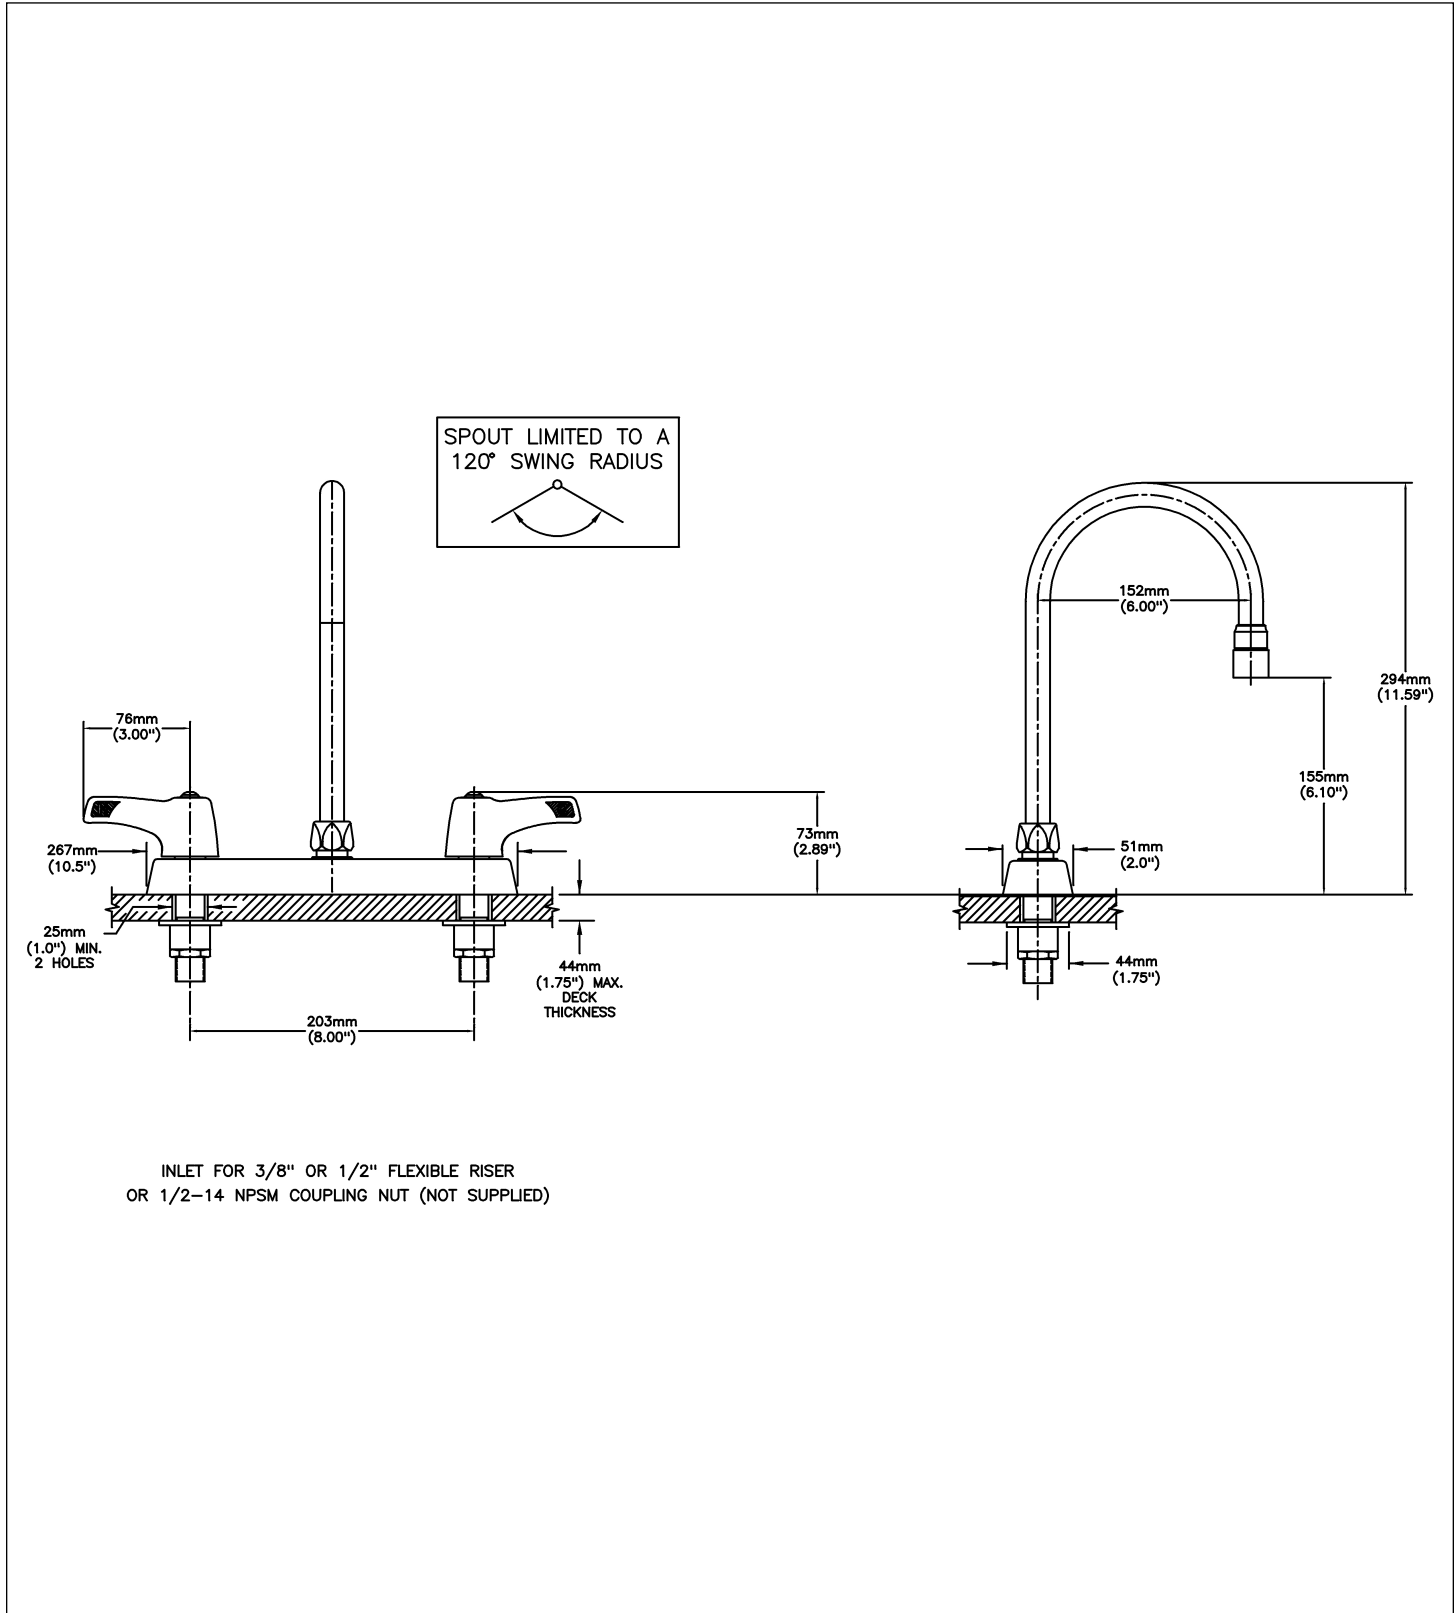

Sink Faucet Deckmount

8" Deck- CER-TECK® ceramic structures

Model No: 26C3923-LS-TI

COMPLIES WITH:

- CSA certified.
- Complies to ASME A112.18.1/CSA B125.1
- Verified compliant with 0.25% weighted average Pb content regulations
- (Contact Delta Representative for State and/or Local Approvals)

NOTES:

26T3 - 8" Deck- TUF-TECK® compression structures

SPECIFICATION:

- Heavy Duty Cast Brass sink faucet
- 203 mm (8") centers
- Two handle
- Polished chrome plated finish
- Metal hold-down package
- CER-TECK® ceramic structures
- Spout#: 9 - Gooseneck spout-6.0" spout reach - 10.4" height (unmounted)- Standard rigid/swivel field installation unless LS Limited swing option selected- Vandal resistant .090" wall thickness-(R4)
- Outlet#: 2 - Vandal Res.1.5 GPM (5.7 L/Min) Laminar w/Agion® Antimicrobial
- Handle#: 3 - 76 mm (3") Lever Blade Handles-ADA Compliant-Metal-Color indexed-Vandal Resistant screws
- 120 degrees limited swing of spout (LS)
- Handle Temperature Indicators

OPERATION:

- Not Available

(Dimensional drawing on following page)

Delta reserves the right (1) to make changes to specifications and materials, and (2) to change or discontinue models, both without notice or obligation. Dimensions are for reference. Measurement may vary plus or minus 6mm(0.25"). Mounting locations are suggested only. Check with local codes for requirements in your area. This spec was produced April 13, 2021.

Delta reserves the right (1) to make changes to specifications and materials, and (2) to change or discontinue models, both without notice or obligation. Dimensions are for reference. Measurement may vary plus or minus 6mm(0.25"). Mounting locations are suggested only. Check with local codes for requirements in your area. This spec was produced April 13, 2021.