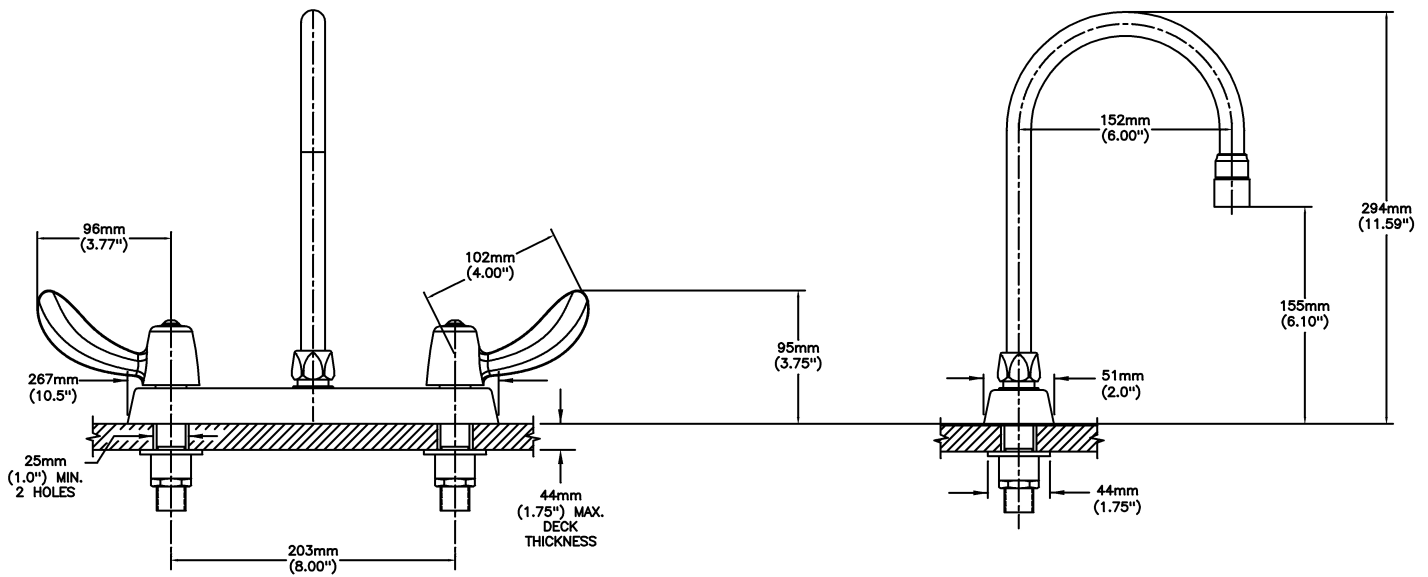

Sink Faucet Deckmount

8" Deck- CER-TECK® ceramic structures

Model No: 26C3922

COMPLIES WITH:

- CSA certified.
- Complies to ASME A112.18.1/CSA B125.1
- Verified compliant with 0.25% weighted average Pb content regulations
- (Contact Delta Representative for State and/or Local Approvals)

NOTES:

26T3 - 8" Deck- TUF-TECK® compression structures

SPECIFICATION:

- Heavy Duty Cast Brass sink faucet
- 203 mm (8") centers
- Two handle
- Polished chrome plated finish
- Metal hold-down package
- CER-TECK® ceramic structures
- Spout#: 9 - Gooseneck spout-6.0" spout reach - 10.4" height (unmounted)- Standard rigid/swivel field installation unless LS Limited swing option selected- Vandal resistant .090" wall thickness-(R4)
- Outlet#: 2 - Vandal Res.1.5 GPM (5.7 L/Min) Laminar w/Agion® Antimicrobial
- Handle#: 2 - 102 mm (4") Hooded Blade Handles-ADA compliant-Metal-Color indexed-Vandal resistant screws

OPERATION:

- Not Available

(Dimensional drawing on following page)

Delta reserves the right (1) to make changes to specifications and materials, and (2) to change or discontinue models, both without notice or obligation. Dimensions are for reference. Measurement may vary plus or minus 6mm(0.25"). Mounting locations are suggested only. Check with local codes for requirements in your area. This spec was produced April 13, 2021.

INLET FOR 3/8" OR 1/2" FLEXIBLE RISER
OR 1/2-14 NPSM COUPLING NUT (NOT SUPPLIED)

Delta reserves the right (1) to make changes to specifications and materials, and (2) to change or discontinue models, both without notice or obligation. Dimensions are for reference. Measurement may vary plus or minus 6mm(0.25"). Mounting locations are suggested only. Check with local codes for requirements in your area. This spec was produced April 13, 2021.