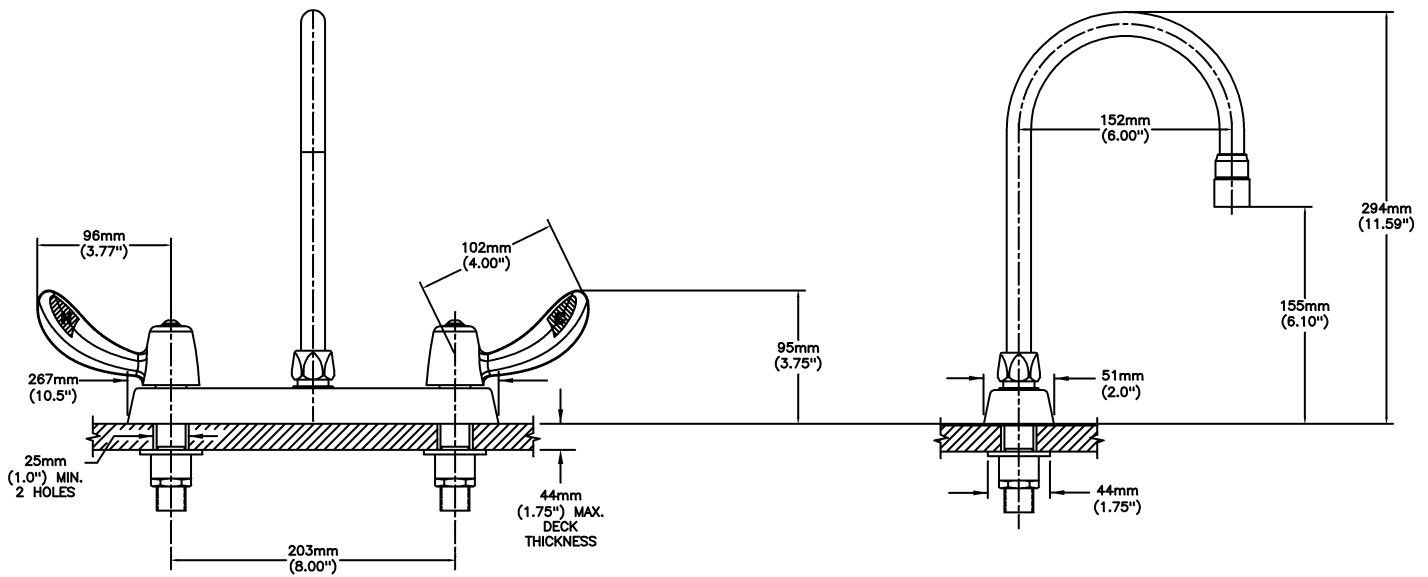

Sink Faucet Deckmount

8" Deck- CER-TECK® ceramic structures

Model No: 26C3922-TI

COMPLIES WITH:

- CSA certified.
- Complies to ASME A112.18.1/CSA B125.1
- Verified compliant with 0.25% weighted average Pb content regulations
- (Contact Delta Representative for State and/or Local Approvals)

NOTES:

26T3 - 8" Deck- TUF-TECK® compression structures

SPECIFICATION:

- Heavy Duty Cast Brass sink faucet
- 203 mm (8") centers
- Two handle
- Polished chrome plated finish
- Metal hold-down package
- CER-TECK® ceramic structures
- Spout#: 9 - Gooseneck spout-6.0" spout reach - 10.4" height (unmounted)- Standard rigid/swivel field installation unless LS Limited swing option selected- Vandal resistant .090" wall thickness-(R4)
- Outlet#: 2 - Vandal Res.1.5 GPM (5.7 L/Min) Laminar w/Agion® Antimicrobial
- Handle#: 2 - 102 mm (4") Hooded Blade Handles-ADA compliant-Metal-Color indexed-Vandal resistant screws
- Handle Temperature Indicators

OPERATION:

- Not Available

(Dimensional drawing on following page)

Delta reserves the right (1) to make changes to specifications and materials, and (2) to change or discontinue models, both without notice or obligation. Dimensions are for reference. Measurement may vary plus or minus 6mm(0.25"). Mounting locations are suggested only. Check with local codes for requirements in your area. This spec was produced June 15, 2021.

INLET FOR 3/8" OR 1/2" FLEXIBLE RISER
OR 1/2-14 NPSM COUPLING NUT (NOT SUPPLIED)

Delta reserves the right (1) to make changes to specifications and materials, and (2) to change or discontinue models, both without notice or obligation. Dimensions are for reference. Measurement may vary plus or minus 6mm(0.25"). Mounting locations are suggested only. Check with local codes for requirements in your area. This spec was produced June 15, 2021.