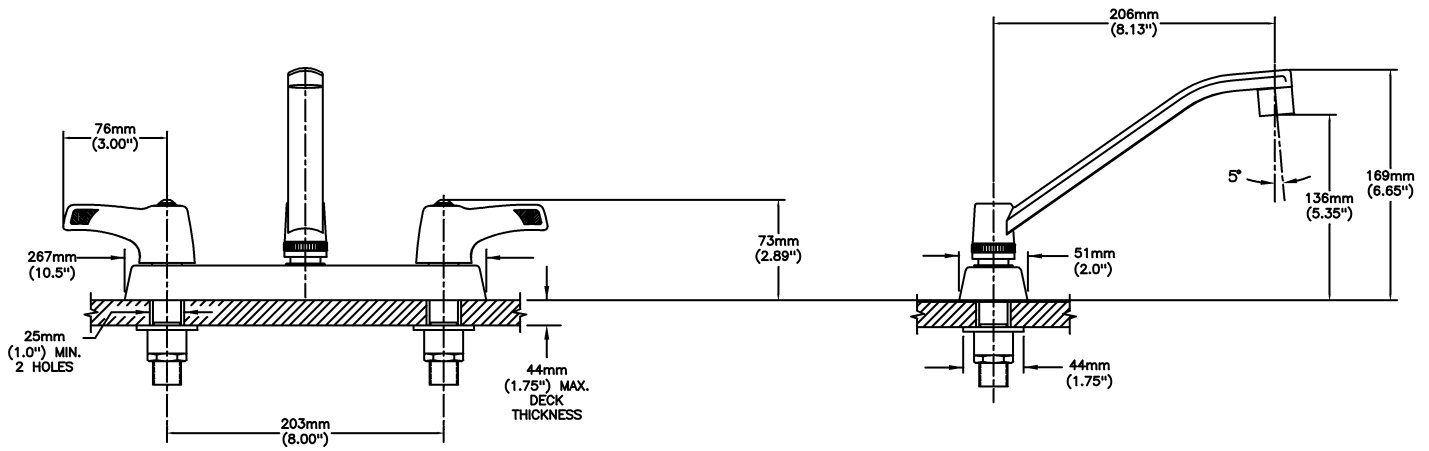

#### SPECIFICATION:

- Heavy Duty Cast Brass sink faucet
- 203 mm (8") centers
- Two handle
- Polished chrome plated finish
- Metal hold-down package
- CER-TECK® ceramic structures
- Spout#: 1 - 203mm (8") Wallform Swing Spout(S2)
- Outlet#: 3 - Vandal Resistant Aerator Outlet- 1.5 GPM (5.7 L/min) Flow Rate at 60 psi- pressure compensating
- Handle#: 3 - 76 mm (3") Lever Blade Handles-ADA Compliant-Metal-Color indexed-Vandal Resistant screws
- Handle Temperature Indicators

#### OPERATION:

- Not Available

***(Dimensional drawing on following page)***

Delta reserves the right (1) to make changes to specifications and materials, and (2) to change or discontinue models, both without notice or obligation. Dimensions are for reference. Measurement may vary plus or minus 6mm(0.25"). Mounting locations are suggested only. Check with local codes for requirements in your area. This spec was produced April 13, 2021.

INLET FOR 3/8" OR 1/2" FLEXIBLE RISER  
OR 1/2-14 NPSM COUPLING NUT (NOT SUPPLIED)

Delta reserves the right (1) to make changes to specifications and materials, and (2) to change or discontinue models, both without notice or obligation. Dimensions are for reference. Measurement may vary plus or minus 6mm(0.25"). Mounting locations are suggested only. Check with local codes for requirements in your area. This spec was produced April 13, 2021.