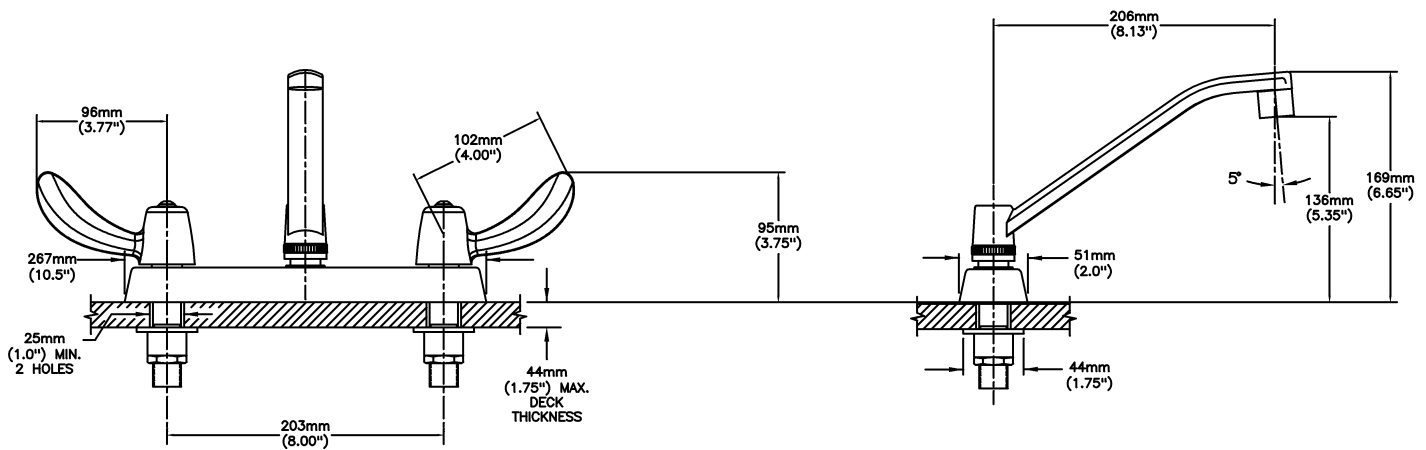

Sink Faucet Deckmount

8" Deck- CER-TECK® ceramic structures

Model No: 26C3132

COMPLIES WITH:

- CSA certified.
- Complies to ASME A112.18.1/CSA B125.1
- Verified compliant with 0.25% weighted average Pb content regulations
- (Contact Delta Representative for State and/or Local Approvals)

NOTES:

26T3 - 8" Deck- TUF-TECK® compression structures

SPECIFICATION:

- Heavy Duty Cast Brass sink faucet
- 203 mm (8") centers
- Two handle
- Polished chrome plated finish
- Metal hold-down package
- CER-TECK® ceramic structures
- Spout#: 1 - 203mm (8") Wallform Swing Spout(S2)
- Outlet#: 3 - Vandal Resistant Aerator Outlet- 1.5 GPM (5.7 L/min) Flow Rate at 60 psi- pressure compensating
- Handle#: 2 - 102 mm (4") Hooded Blade Handles-ADA compliant-Metal-Color indexed-Vandal resistant screws

OPERATION:

- Not Available

(Dimensional drawing on following page)

Delta reserves the right (1) to make changes to specifications and materials, and (2) to change or discontinue models, both without notice or obligation. Dimensions are for reference. Measurement may vary plus or minus 6mm(0.25"). Mounting locations are suggested only. Check with local codes for requirements in your area. This spec was produced April 28, 2021.

INLET FOR 3/8" OR 1/2" FLEXIBLE RISER
OR 1/2-14 NPSM COUPLING NUT (NOT SUPPLIED)

Delta reserves the right (1) to make changes to specifications and materials, and (2) to change or discontinue models, both without notice or obligation. Dimensions are for reference. Measurement may vary plus or minus 6mm(0.25"). Mounting locations are suggested only. Check with local codes for requirements in your area. This spec was produced April 28, 2021.