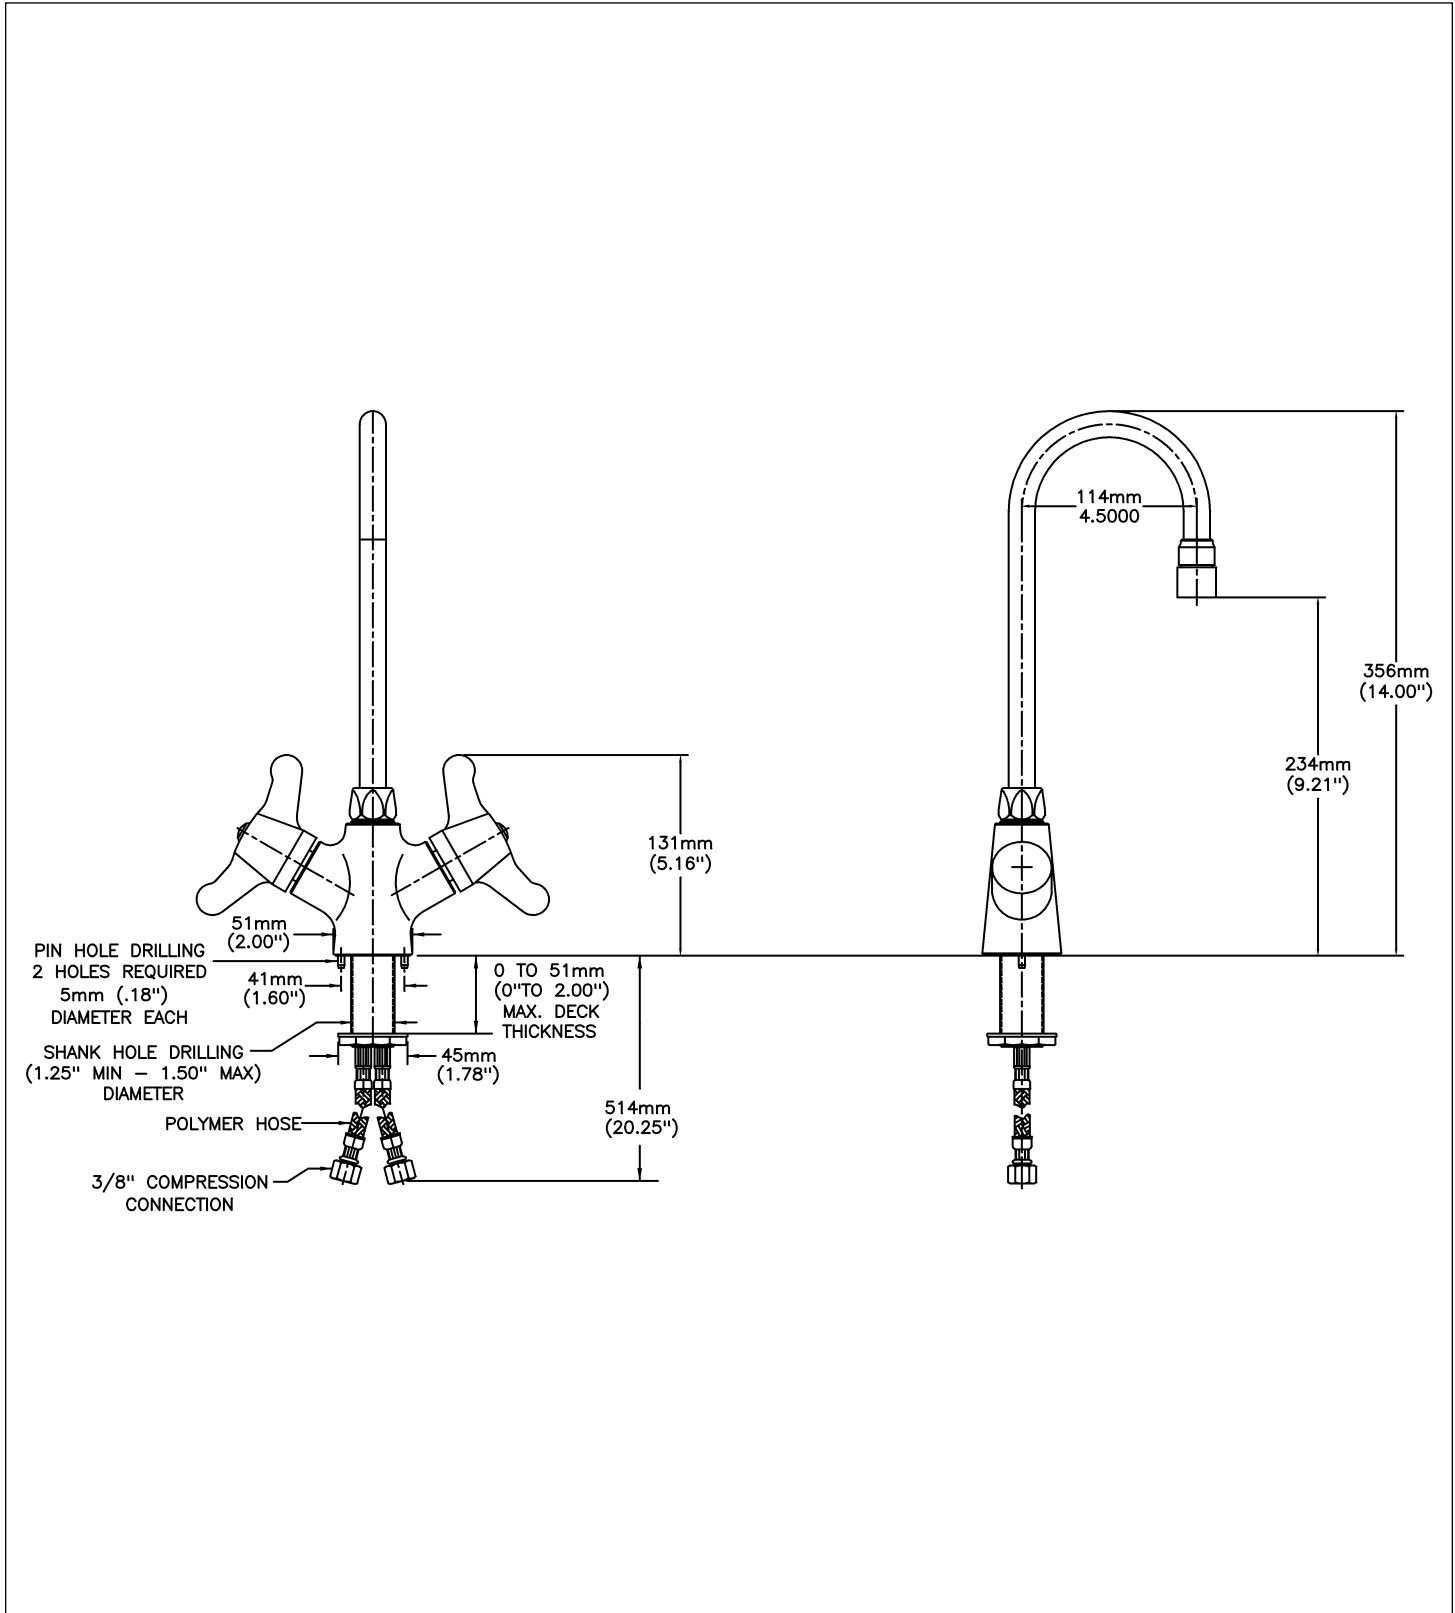

Lavatory Faucets

Single shank mixing faucet less coverplate-CER-TECK® 1/4 turn ceramic structures

Model No: 25C3837

COMPLIES WITH:

- CSA certified.
- Complies to ASME A112.18.1/CSA B125.1
- Verified compliant with 0.25% weighted average Pb content regulations
-  Indicates compliance to ICC/ANSI A117.1
- Outlet options 2 and 7 are EPA WaterSense listed
- (Contact Delta Representative for State and/or Local Approvals)

SPECIFICATION:

- CAST BRASS single shank mixing sink faucet
- Two handle, polished chrome plated finish
- CER-TECK® 1/4 turn ceramic structures
- Metal hold-down package
- Anti-rotation, body mounted locking pins
- BRASS swing-spout or 3/8" IPS BRASS PIPE Rigid/Swivel Gooseneck Spout
- Single shank mixing faucet less coverplate-CER-TECK® 1/4 turn ceramic structures
- Spout#: 8 - Gooseneck spout-4.5" spout reach -Standard rigid/swivel field installation-Vandal resistant .090" wall thickness(R2)
- Outlet#: 3 - Vandal Resistant 1.5 gpm (5.7L/min) Flow Control Aerator
- Handle#: 7 - 63.5 mm (2.5") Balanced Lever Handles - ADA compliant - Metal - Color Indexed - Vandal Resistant screws

OPERATION:

- Not Available

(Dimensional drawing on following page)

Delta reserves the right (1) to make changes to specifications and materials, and (2) to change or discontinue models, both without notice or obligation. Dimensions are for reference. Measurement may vary plus or minus 6mm(0.25"). Mounting locations are suggested only. Check with local codes for requirements in your area. This spec was produced May 20, 2021.

Delta reserves the right (1) to make changes to specifications and materials, and (2) to change or discontinue models, both without notice or obligation. Dimensions are for reference. Measurement may vary plus or minus 6mm(0.25"). Mounting locations are suggested only. Check with local codes for requirements in your area. This spec was produced May 20, 2021.