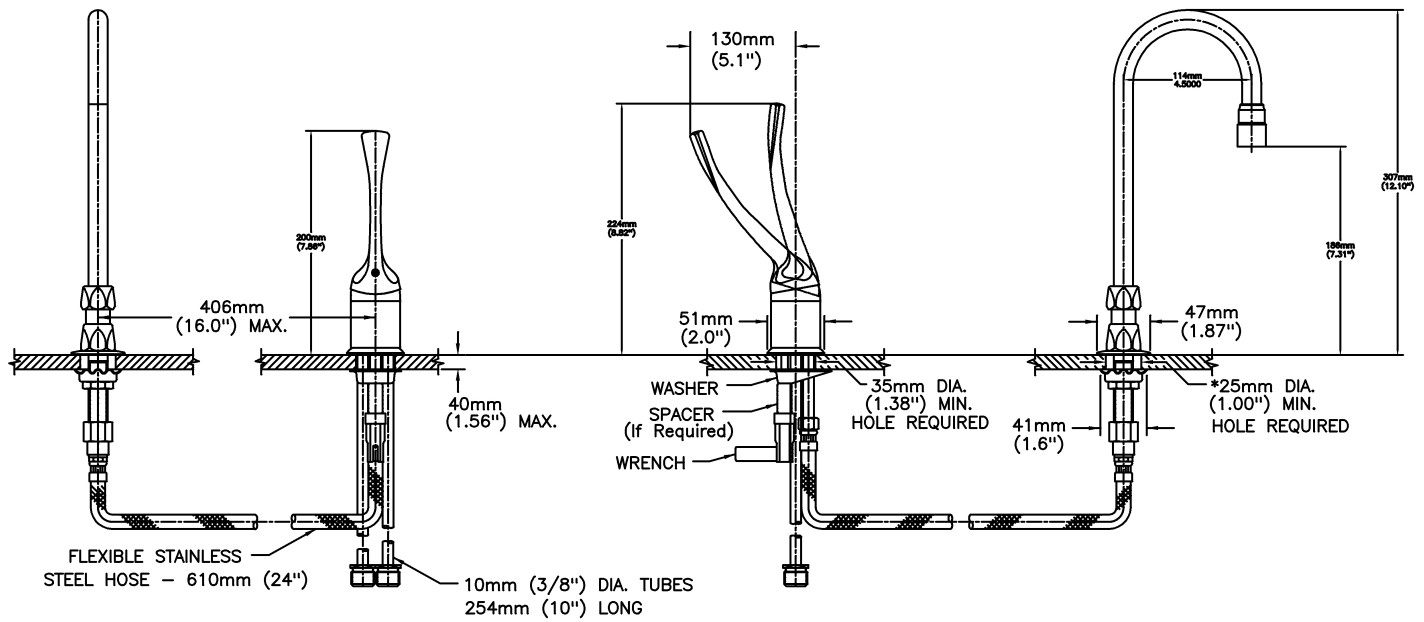

Lavatory Faucets

Single Control Widespread faucet w/Heavy Duty Rigid/Swivel Gooseneck Spout

Model No: 24T2653

COMPLIES WITH:

- CSA certified
- Complies to ASME A112.18.1/CSA B125.1
- For commercial use only
- Indicates compliance to ICC/ANSI A117.1
- Verified compliant with 0.25% weighted average Pb content regulations
- (Contact Delta Representative for State and/or Local Approvals)

SPECIFICATION:

- Widespread single control faucet
- 102 to 406mm (4-16") adjustable centers
- Polished chrome plated finish
- Delta washerless stainless steel ball cartridge
- High temperature limit stop
- Metal trim
- 3/8" IPS Brass Pipe Rigid/Swivel Gooseneck spout
- Spout: R2 - Gooseneck spout-4.5" spout reach -Standard rigid/swivel field installation-Vandal resistant .090" wall thickness(R2)
- Outlet#: 5 - Vandal Resistant 0.5gpm (1.9 L/min) Non-Aerating Spray Outlet
- Handle#: 3 - 152 mm (6") Lever Blade Handle-Metal- ADA compliant-Color indexed-Vandal resistant with set screw

OPERATION:

- Not Available

(Dimensional drawing on following page)

Delta reserves the right (1) to make changes to specifications and materials, and (2) to change or discontinue models, both without notice or obligation. Dimensions are for reference. Measurement may vary plus or minus 6mm(0.25"). Mounting locations are suggested only. Check with local codes for requirements in your area. This spec was produced July 13, 2021.

* SPOUT HOLE 38mm (1.5") MAXIMUM DIAMETER
 INLET FOR 3/8" OR 1/2" FLEXIBLE RISER
 OR 1/2-14 NPSM COUPLING NUT (NOT SUPPLIED)

Delta reserves the right (1) to make changes to specifications and materials, and (2) to change or discontinue models, both without notice or obligation. Dimensions are for reference. Measurement may vary plus or minus 6mm(0.25"). Mounting locations are suggested only. Check with local codes for requirements in your area. This spec was produced July 13, 2021.