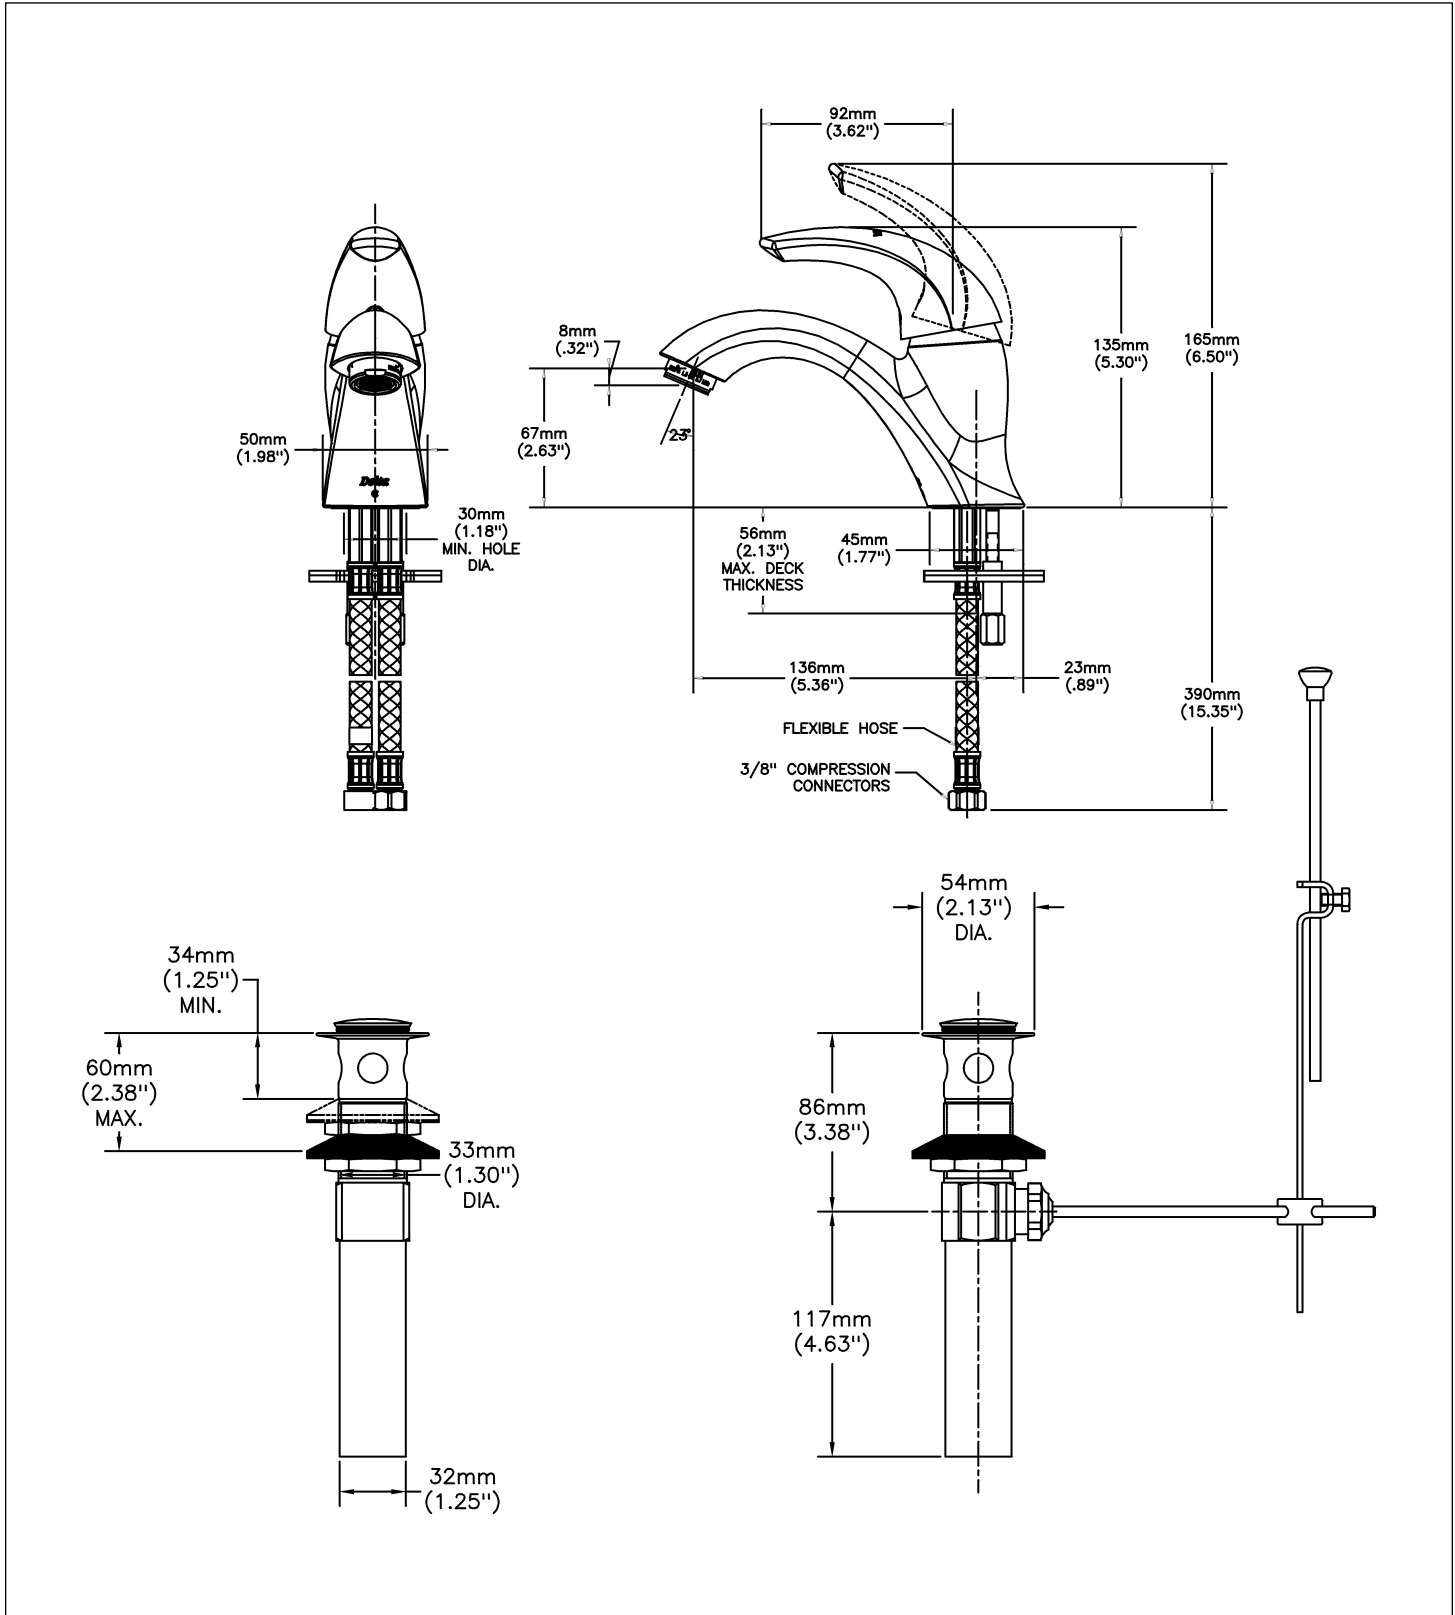

## Lavatory Faucets

Single Hole Mount with Metal Pop-up

#### SPECIFICATION:

- CAST BRASS
- Ceramic cartridge with rotational limit stop
- Metal hold-down package
- Colour coded plug button on handle for hot/cold identification
- Chrome Finish
- Outlet: Vandal Resistant outlet (wrench flats) 1.5 USGPM (5.7L/min)
- Handle#: 1 - Vandal Resistant 89mm(3 1/2") lever handle - ADA compliant- colour indexed

#### OPERATION:

- Not Available

***(Dimensional drawing on following page)***

Delta reserves the right (1) to make changes to specifications and materials, and (2) to change or discontinue models, both without notice or obligation. Dimensions are for reference. Measurement may vary plus or minus 6mm(0.25"). Mounting locations are suggested only. Check with local codes for requirements in your area. This spec was produced April 28, 2021.

Delta reserves the right (1) to make changes to specifications and materials, and (2) to change or discontinue models, both without notice or obligation. Dimensions are for reference. Measurement may vary plus or minus 6mm(0.25"). Mounting locations are suggested only. Check with local codes for requirements in your area. This spec was produced April 28, 2021.