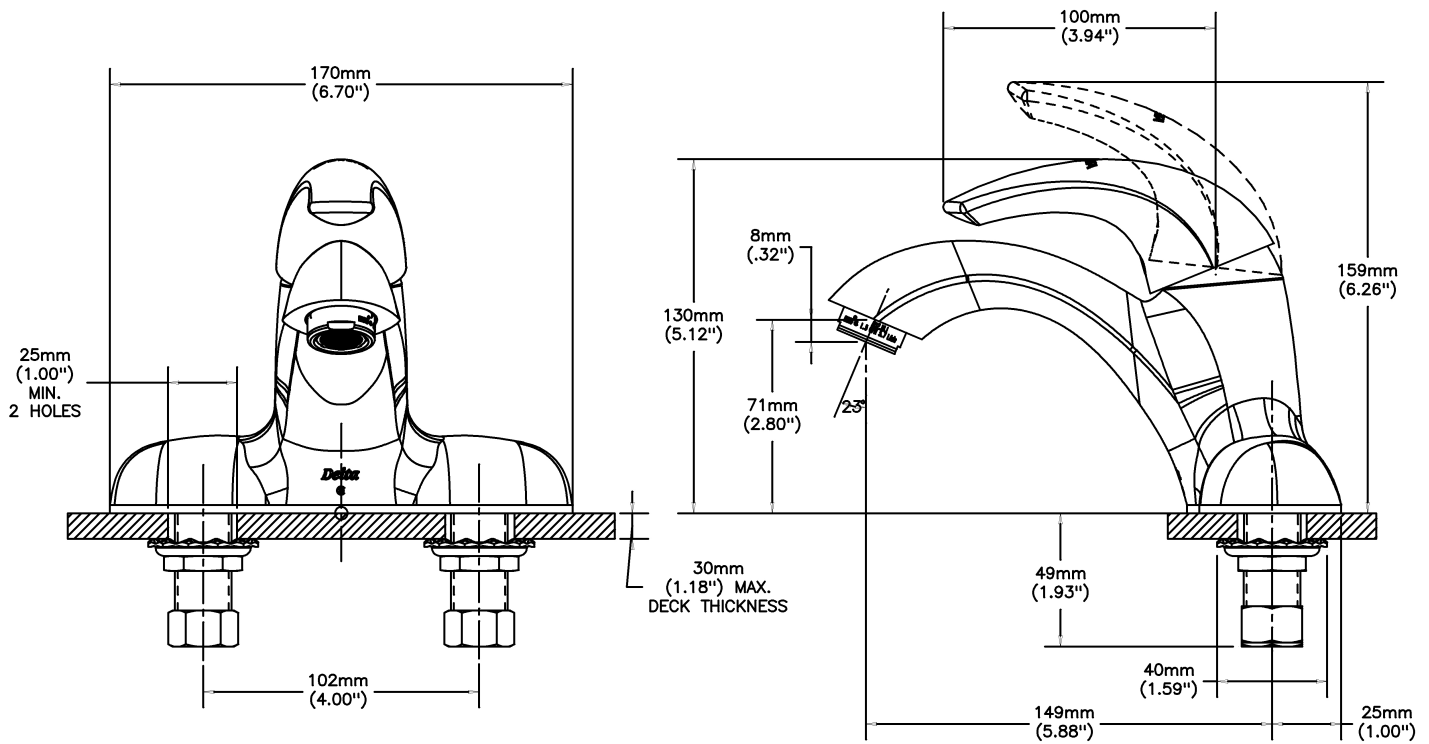

#### SPECIFICATION:

- CAST BRASS
- Ceramic cartridge with rotational limit stop
- Metal hold-down package
- Single control, 102mm (4") centers
- Centerset faucet
- Chrome Finish
- Outlet#: 5 - Vandal Resistant 0.5gpm (1.9 L/min) Non-Aerating Spray Outlet
- Handle#: 1 - Vandal Resistant 89mm(3 1/2") lever handle - ADA compliant-colour indexed

#### OPERATION:

- Not Available

*(Dimensional drawing on following page)*

Delta reserves the right (1) to make changes to specifications and materials, and (2) to change or discontinue models, both without notice or obligation. Dimensions are for reference. Measurement may vary plus or minus 6mm(0.25"). Mounting locations are suggested only. Check with local codes for requirements in your area. This spec was produced April 19, 2021.

INLET FOR 3/8" OR 1/2" FLEXIBLE RISER  
OR 1/2-14 NPSM COUPLING NUT (NOT SUPPLIED)

Delta reserves the right (1) to make changes to specifications and materials, and (2) to change or discontinue models, both without notice or obligation. Dimensions are for reference. Measurement may vary plus or minus 6mm(0.25"). Mounting locations are suggested only. Check with local codes for requirements in your area. This spec was produced April 19, 2021.