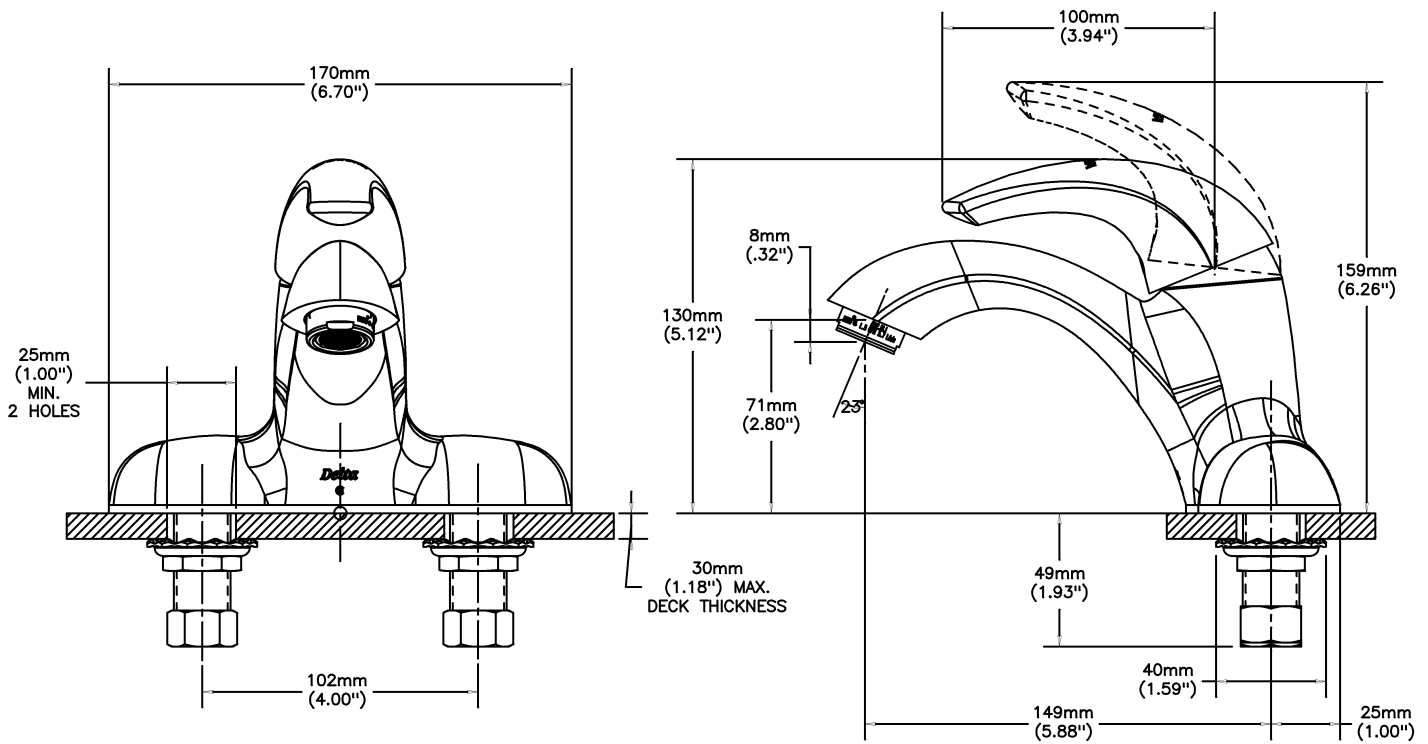

Lavatory Faucets

102mm (4") Centerset Less Pop-up (with Pop-up hole)

Model No: 22C021

COMPLIES WITH:

- CSA certified
- Verified compliant with 0.25% weighted average Pb content regulations
- Complies to ASME A112.18.1/CSA B125.1
- Complies to ASME A112.18.6 for Flex Connector Models
- Indicates compliance to ICC/ANSI A117.1
- Outlet options 2,3 and 4 are EPA WaterSense listed
- (Contact Delta Representative for State and/or Local Approvals)

SPECIFICATION:

- CAST BRASS
- Ceramic cartridge with rotational limit stop
- Metal hold-down package
- Single control, 102mm (4") centers
- Centerset faucet
- Chrome Finish
- Outlet#: 2 - Vandal Resistant 1.5 GPM (5.7 L/Min) Laminar w/Agion® Antimicrobial
- Handle#: 1 - Vandal Resistant 89mm(3 1/2") lever handle - ADA compliant-colour indexed

OPERATION:

- Not Available

(Dimensional drawing on following page)

Delta reserves the right (1) to make changes to specifications and materials, and (2) to change or discontinue models, both without notice or obligation. Dimensions are for reference. Measurement may vary plus or minus 6mm(0.25"). Mounting locations are suggested only. Check with local codes for requirements in your area. This spec was produced July 13, 2021.

INLET FOR 3/8" OR 1/2" FLEXIBLE RISER
OR 1/2-14 NPSM COUPLING NUT (NOT SUPPLIED)

Delta reserves the right (1) to make changes to specifications and materials, and (2) to change or discontinue models, both without notice or obligation. Dimensions are for reference. Measurement may vary plus or minus 6mm(0.25"). Mounting locations are suggested only. Check with local codes for requirements in your area. This spec was produced July 13, 2021.