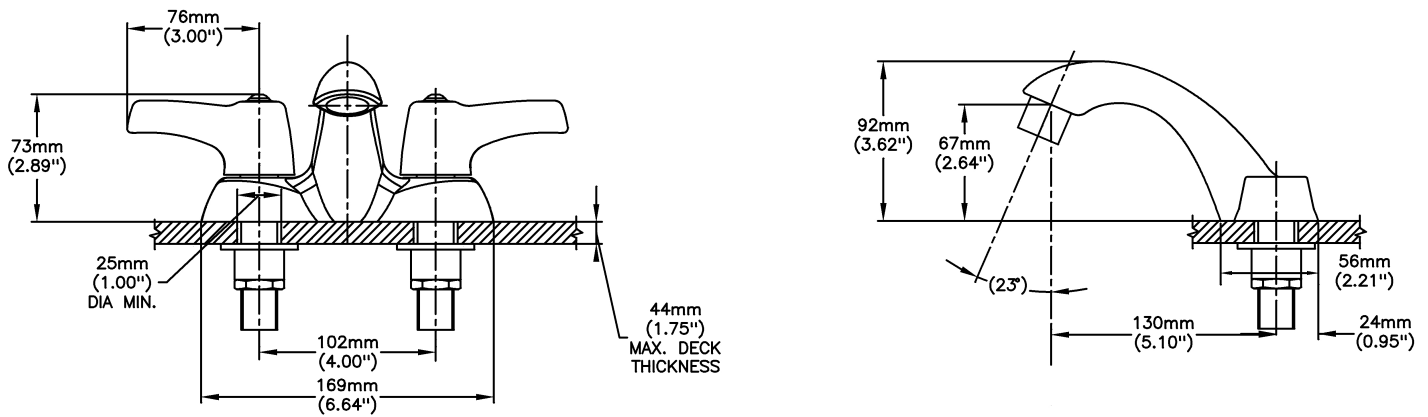

Lavatory Faucets

4" Centerset- CER-TECK ceramic structures

Model No: 21C138

COMPLIES WITH:

- CSA certified
- Complies to ASME A112.18.1/CSA B125.1
- Verified compliant with 0.25% weighted average Pb content regulations
-  Handles No. 2, 3, 4 and 5
Indicates compliance to ICC/ANSI A117.1
-  Outlet options 2,3 and 4 are EPA WaterSense listed
- (Contact Delta Representative for State and/or Local Approvals)

OPERATION:

- Not Available

(Dimensional drawing on following page)

Delta reserves the right (1) to make changes to specifications and materials, and (2) to change or discontinue models, both without notice or obligation. Dimensions are for reference. Measurement may vary plus or minus 6mm(0.25"). Mounting locations are suggested only. Check with local codes for requirements in your area. This spec was produced June 21, 2021.

INLETS: 1/2" MIP/COUPLING NUTS (NUTS NOT SUPPLIED)

Delta reserves the right (1) to make changes to specifications and materials, and (2) to change or discontinue models, both without notice or obligation. Dimensions are for reference. Measurement may vary plus or minus 6mm(0.25"). Mounting locations are suggested only. Check with local codes for requirements in your area. This spec was produced June 21, 2021.