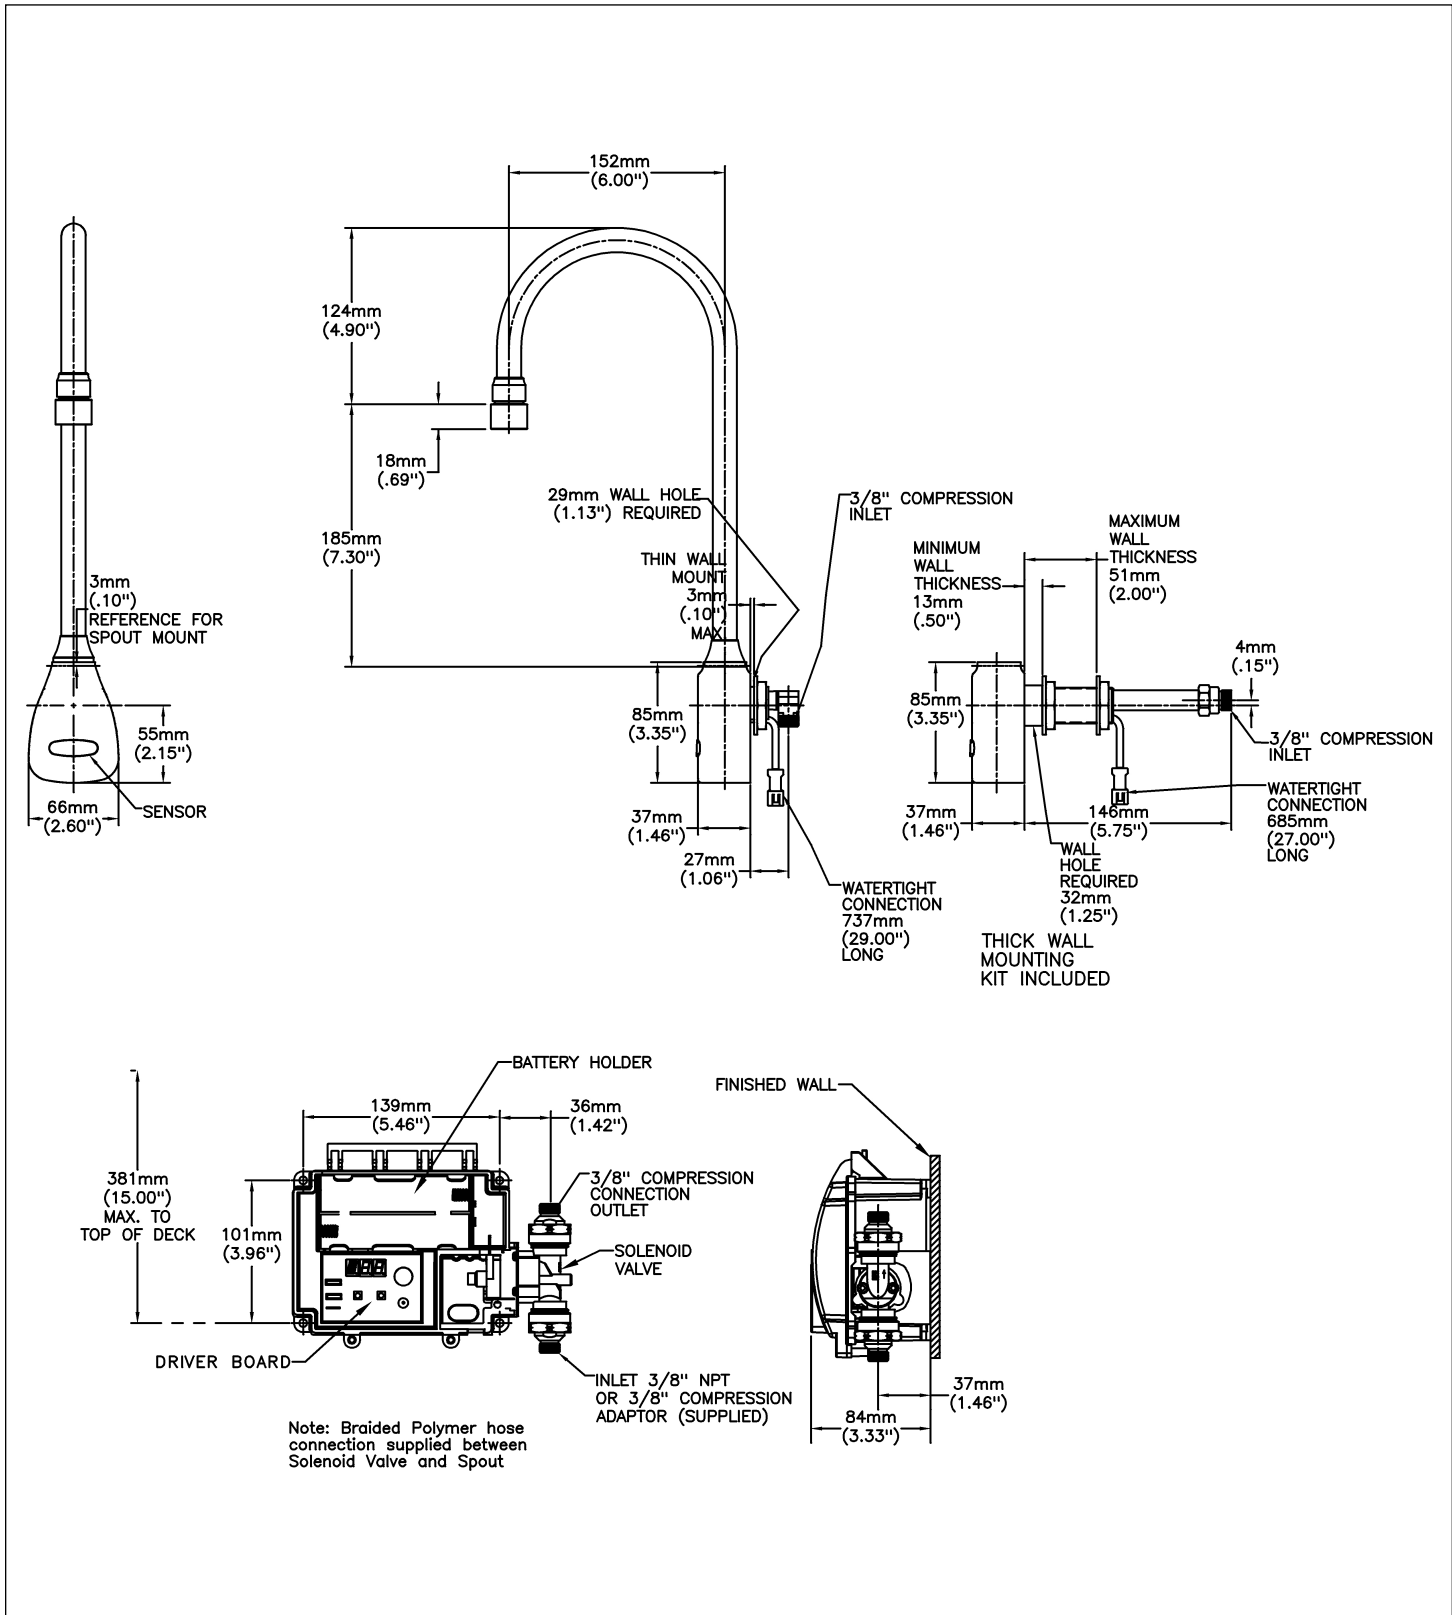

Model No: 1501T4620

Delta reserves the right (1) to make changes to specifications and materials, and (2) to change or discontinue models, both without notice or obligation. Dimensions are for reference. Measurement may vary plus or minus 6mm(0.25"). Mounting locations are suggested only. Check with local codes for requirements in your area. This spec was produced May 05, 2021.

Delta Faucet Company - 55 East 111th St. - Indianapolis, Indiana, USA 46280 - (317) 848-1812
Delta Faucet Canada - 395 Matheson Blvd E - Mississauga, Ontario, Canada L4Z 2H2 - (905) 712-3030