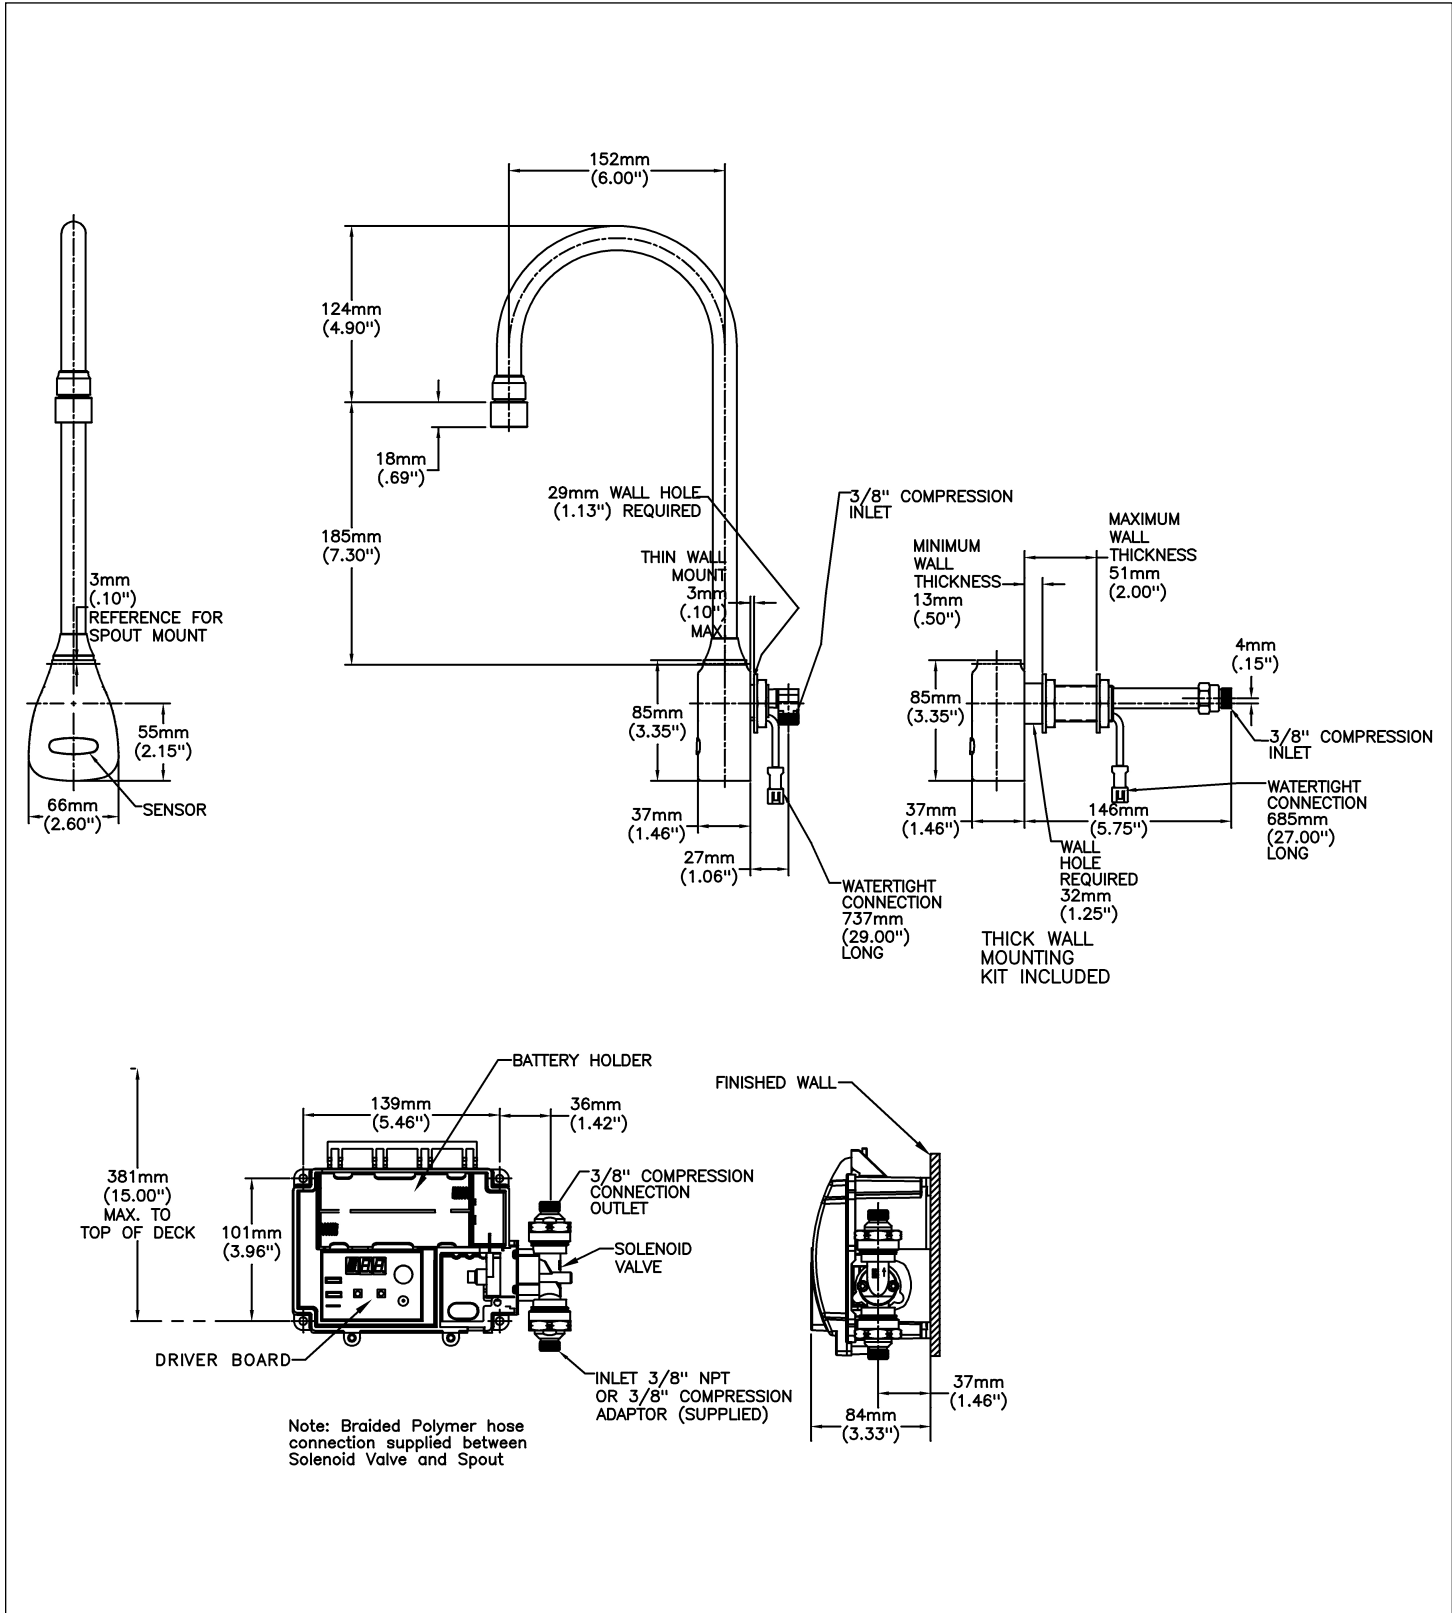

Model No: 1500T4620

Delta reserves the right (1) to make changes to specifications and materials, and (2) to change or discontinue models, both without notice or obligation. Dimensions are for reference. Measurement may vary plus or minus 6mm(0.25"). Mounting locations are suggested only. Check with local codes for requirements in your area. This spec was produced May 19, 2021.

Delta Faucet Company - 55 East 111th St. - Indianapolis, Indiana, USA 46280 - (317) 848-1812
Delta Faucet Canada - 395 Matheson Blvd E - Mississauga, Ontario, Canada L4Z 2H2 - (905) 712-3030