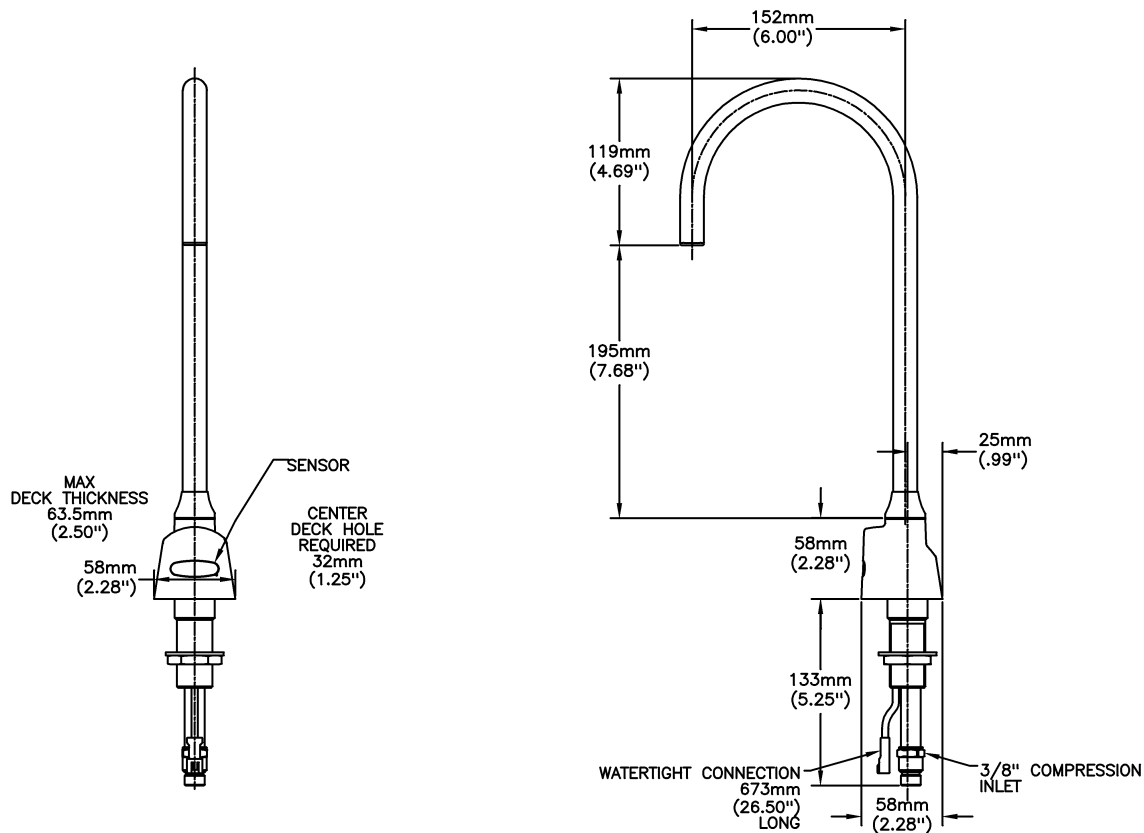

Model No: 1500T3380

Delta reserves the right (1) to make changes to specifications and materials, and (2) to change or discontinue models, both without notice or obligation. Dimensions are for reference. Measurement may vary plus or minus 6mm(0.25"). Mounting locations are suggested only. Check with local codes for requirements in your area. This spec was produced April 15, 2021.

Delta Faucet Company - 55 East 111th St. - Indianapolis, Indiana, USA 46280 - (317) 848-1812
Delta Faucet Canada - 395 Matheson Blvd E - Mississauga, Ontario, Canada L4Z 2H2 - (905) 712-3030