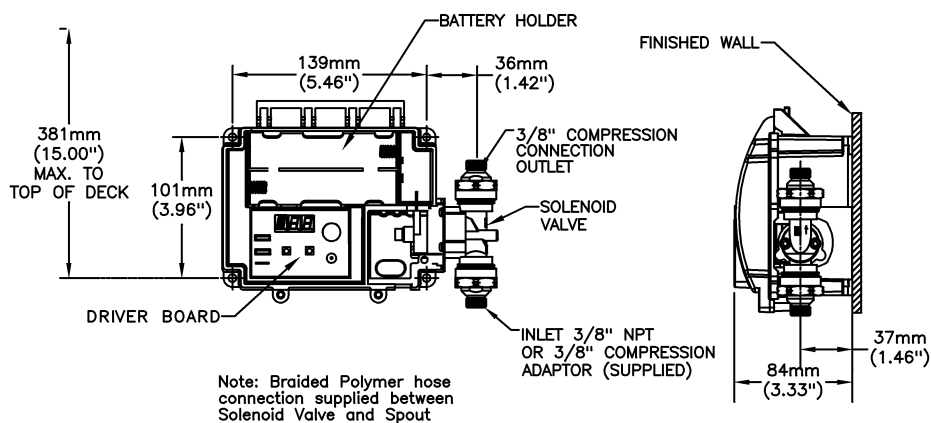

Model No: 1500T3380

Delta reserves the right (1) to make changes to specifications and materials, and (2) to change or discontinue models, both without notice or obligation. Dimensions are for reference. Measurement may vary plus or minus 6mm(0.25"). Mounting locations are suggested only. Check with local codes for requirements in your area. This spec was produced April 15, 2021.

Delta Faucet Company - 55 East 111th St. - Indianapolis, Indiana, USA 46280 - (317) 848-1812
Delta Faucet Canada - 395 Matheson Blvd E - Mississauga, Ontario, Canada L4Z 2H2 - (905) 712-3030