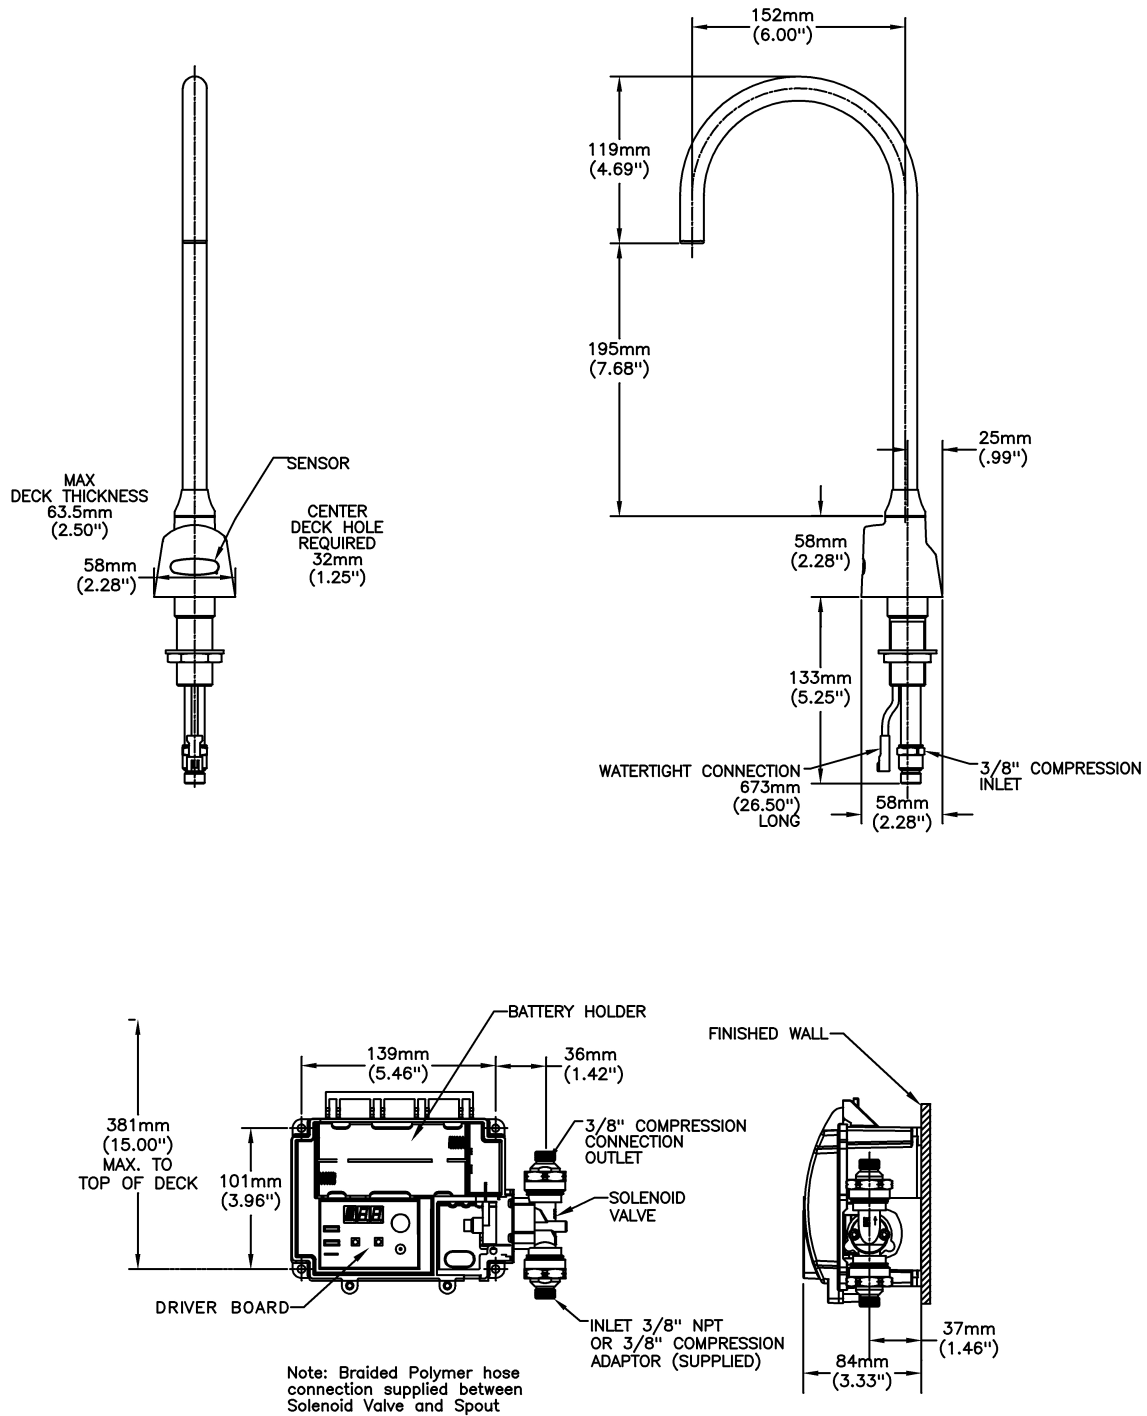

Model No: 1500T3310

Delta reserves the right (1) to make changes to specifications and materials, and (2) to change or discontinue models, both without notice or obligation. Dimensions are for reference. Measurement may vary plus or minus 6mm(0.25"). Mounting locations are suggested only. Check with local codes for requirements in your area. This spec was produced April 23, 2021.

Delta Faucet Company - 55 East 111th St. - Indianapolis, Indiana, USA 46280 - (317) 848-1812
Delta Faucet Canada - 395 Matheson Blvd E - Mississauga, Ontario, Canada L4Z 2H2 - (905) 712-3030