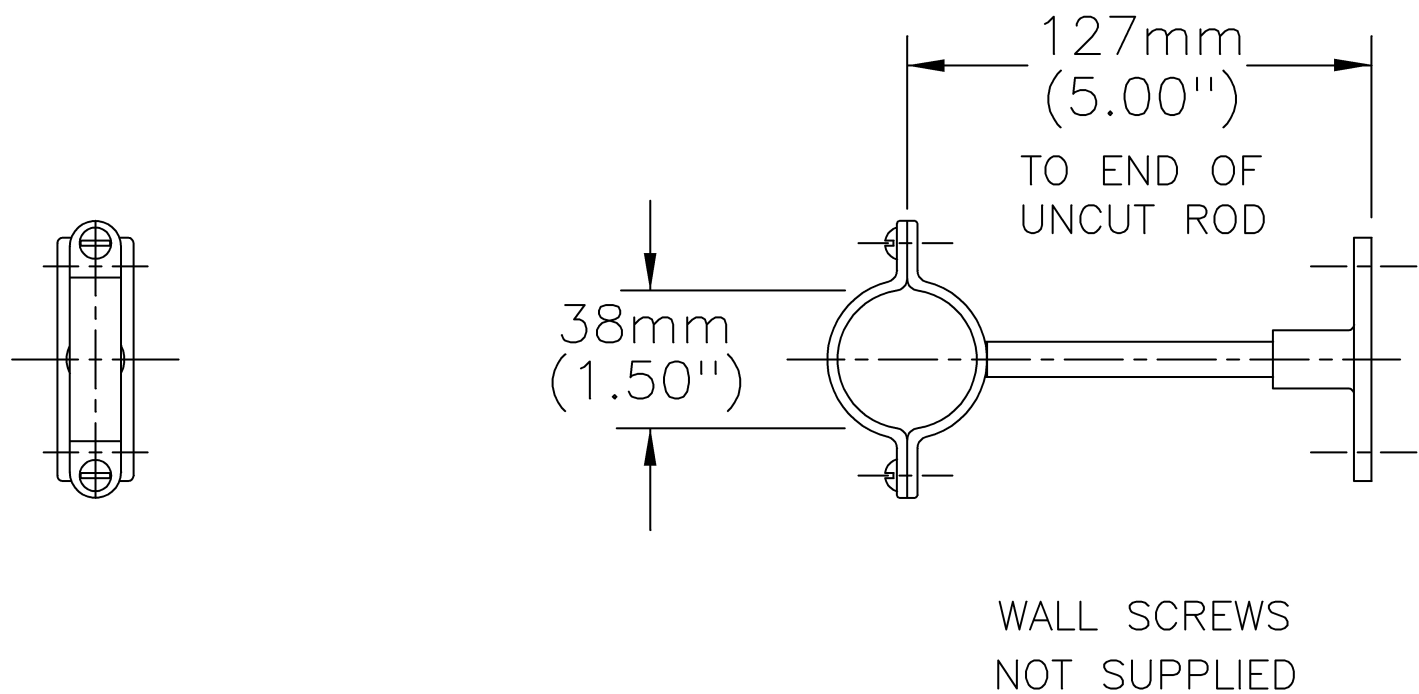

### **SPECIFICATION:**

- 1-1/2" dia. CP Brass Adjustable Split Ring Pipe Support - wallmount

### **OPERATION:**

- Not Available

***(Dimensional drawing on following page)***

Delta reserves the right (1) to make changes to specifications and materials, and (2) to change or discontinue models, both without notice or obligation. Dimensions are for reference. Measurement may vary plus or minus 6mm(0.25"). Mounting locations are suggested only. Check with local codes for requirements in your area. This spec was produced April 14, 2021.

Delta reserves the right (1) to make changes to specifications and materials, and (2) to change or discontinue models, both without notice or obligation. Dimensions are for reference. Measurement may vary plus or minus 6mm(0.25"). Mounting locations are suggested only. Check with local codes for requirements in your area. This spec was produced April 14, 2021.