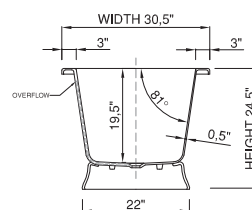

thin-edge

new

Price: \$3 890.00
 Size (l) x (w) x (h): 67.0" x 30.5" x 24.5"
 Waste to floor: 5.0"
 Water capacity: 74.0 GAL
 Overflow: Internal overflow
 Material: DADOquartz®
 Finish: Matte / Polished

Maximum water level: 16.6"
 Base dimensions: 52.0" x 22.0"
 Edge width: 0.5"
 Waste diameter: 2.0"
 Weight: 131.0 LBS

Shipping information

Packing dimensions: 71.7" x 51.0" x 35.8"
 Shipping mass: 191.0 LBS