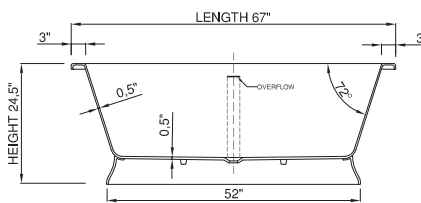

thin-edge

new

Price: \$3 890.00
 Size (l) x (w) x (h): 67.0" x 30.5" x 24.5"
 Waste to floor: 5.0"
 Water capacity: 74.0 GAL
 Overflow: Internal overflow
 Material: DADOquartz®
 Finish: Matte / Polished

Maximum water level: 16.6"
 Base dimensions: 52.0" x 22.0"
 Edge width: 0.5"
 Waste diameter: 2.0"
 Weight: 131.0 LBS

Shipping information

Packing dimensions: 71.7" x 51.0" x 35.8"
 Shipping mass: 191.0 LBS