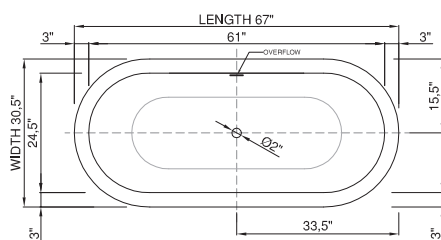

thin-edge

new

Price: \$3 890.00
 Size (l) x (w) x (h): 67.0" x 30.5" x 24.5"
 Waste to floor: 5.0"
 Water capacity: 74.0 GAL
 Overflow: Internal overflow
 Material: DADOquartz®
 Finish: Matte / Polished

Maximum water level: 16.6"
 Base dimensions: 52.0" x 22.0"
 Edge width: 0.5"
 Waste diameter: 2.0"
 Weight: 131.0 LBS

Shipping information

Packing dimensions: 71.7" x 51.0" x 35.8"
 Shipping mass: 191.0 LBS