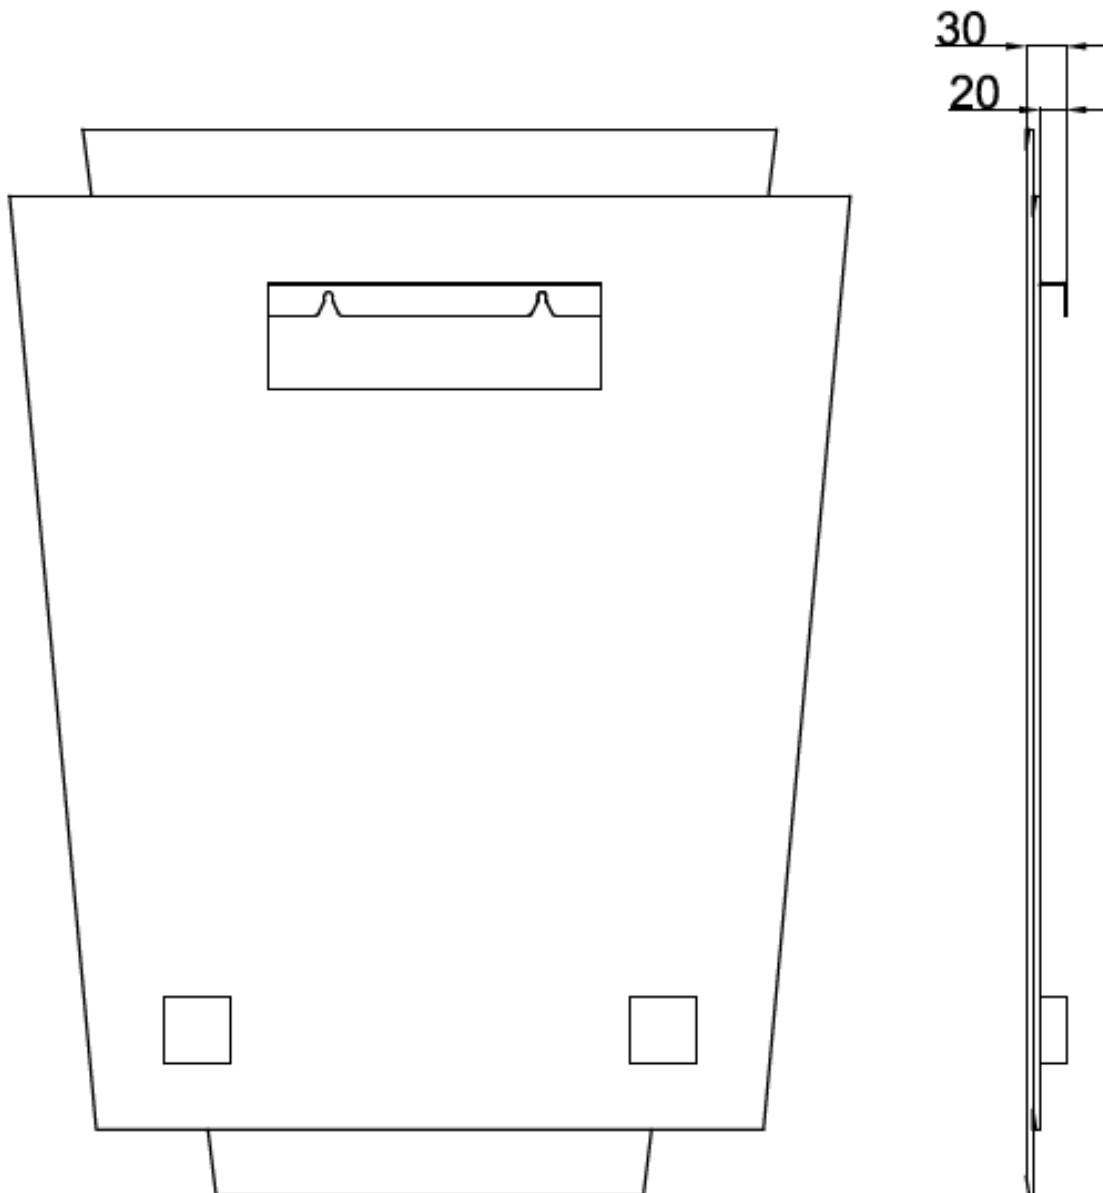

WF MIRROR

Measurements in millimetres mm

Information updated April 2016

Tel 0345 873 8840

crosswater[™]

TECHNICAL

bauhaus[™]

WALDORF NON-ILLUMINATED MIRROR