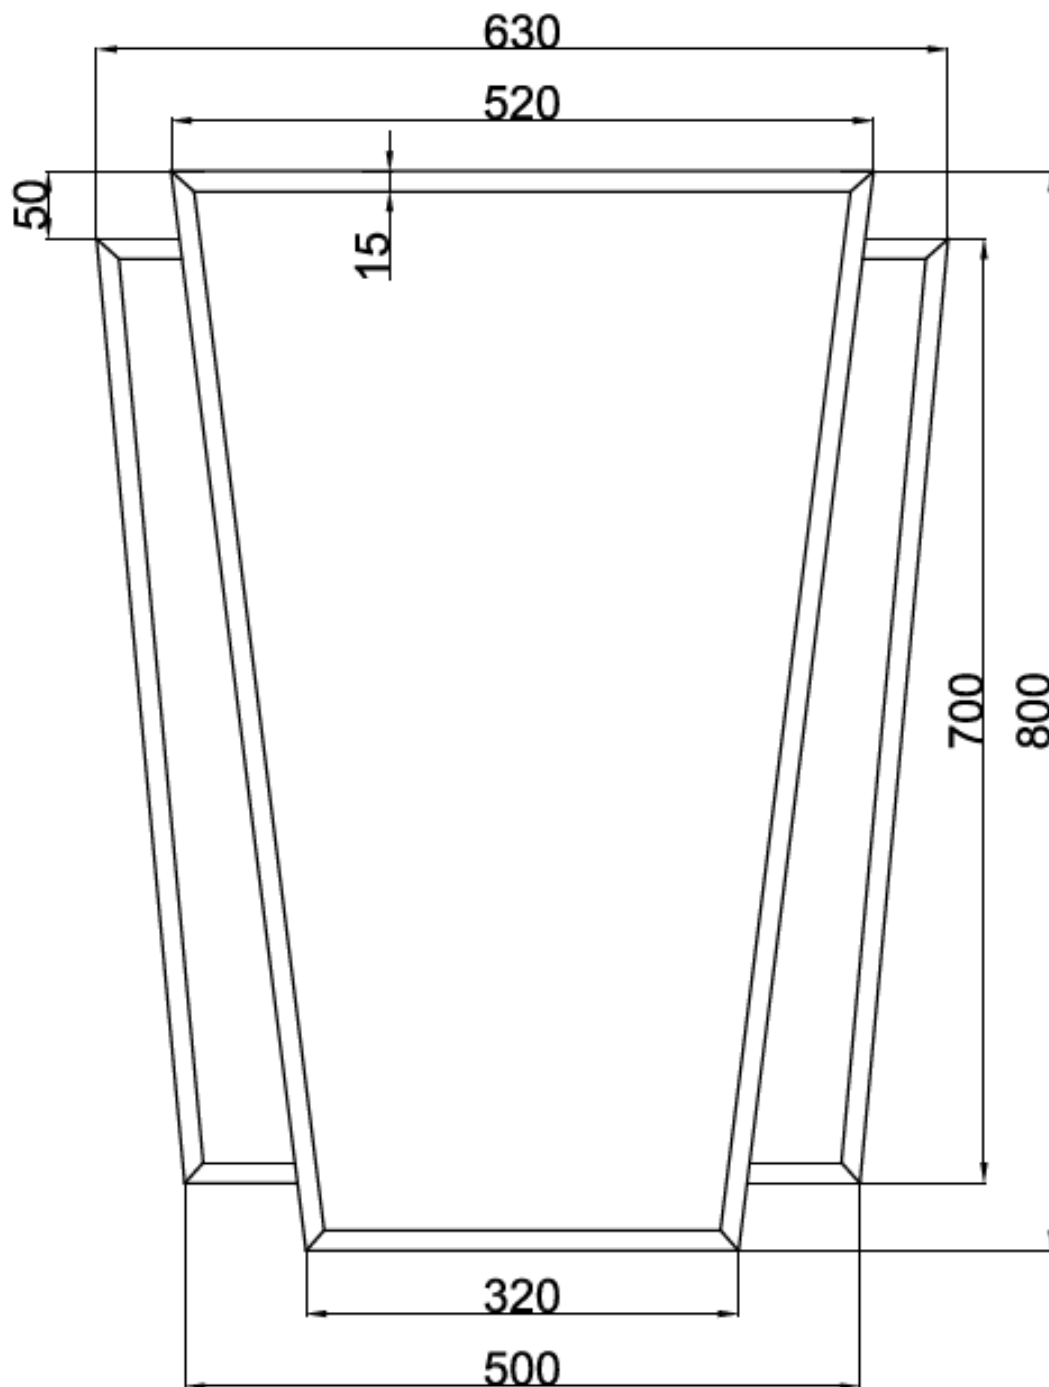

Measurements in millimetres mm

Information updated April 2016

Tel 0345 873 8840

crosswater[™]

TECHNICAL

bauhaus[™]

WALDORF NON-ILLUMINATED MIRROR

Wall Hung

WF MIRROR

Measurements in millimetres mm

Information updated April 2016

Tel 0345 873 8840

crosswater[™]

TECHNICAL

bauhaus[™]

WALDORF NON-ILLUMINATED MIRROR