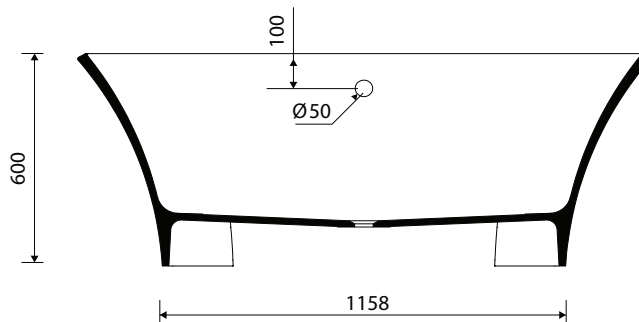

measurements in millimetres (mm)  
information updated July 2015

tel | 01322 422767  
web | www.crosswater.co.uk  
email | technical@crosswater-holdings.co.uk

Dimensions specified with tolerance:

Length: (+10 -10)

Width (+5 -5)

*Waldorf*  
Bathroom Collection

Waldorf Bath

Back to wall.

WF\_BTWBATH