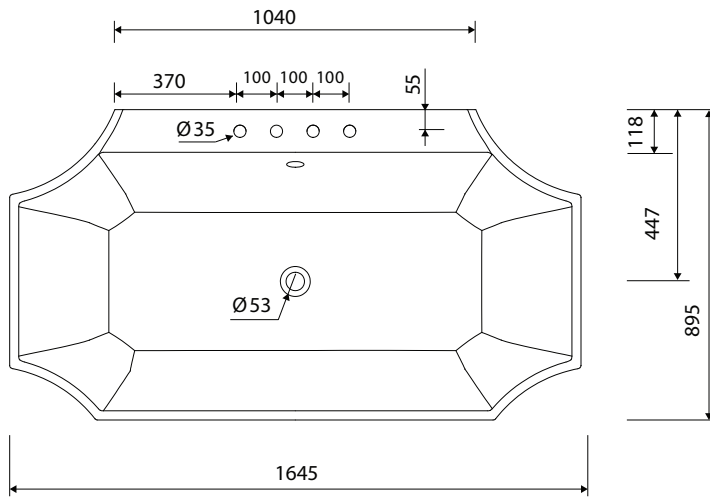

measurements in millimetres (mm)  
information updated July 2015

tel | 01322 422767  
web | www.crosswater.co.uk  
email | technical@crosswater-holdings.co.uk

Dimensions specified with tolerance:

Length: (+10 -10)

Width (+5 -5)

*Waldorf*  
Bathroom Collection

Waldorf Bath

Back to wall.

WF\_BTWBATH