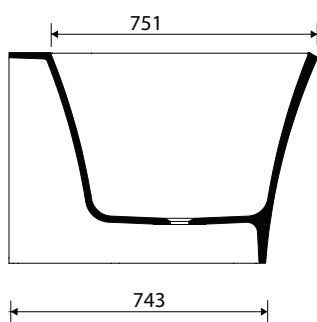

measurements in millimetres (mm)  
information updated July 2015

tel | 01322 422767  
web | www.crosswater.co.uk  
email | technical@crosswater-holdings.co.uk

Dimensions specified with tolerance:

Length: (+10 -10)

Width (+5 -5)

*Waldorf*  
Bathroom Collection

Waldorf Bath

Back to wall.

WF\_BTWBATH