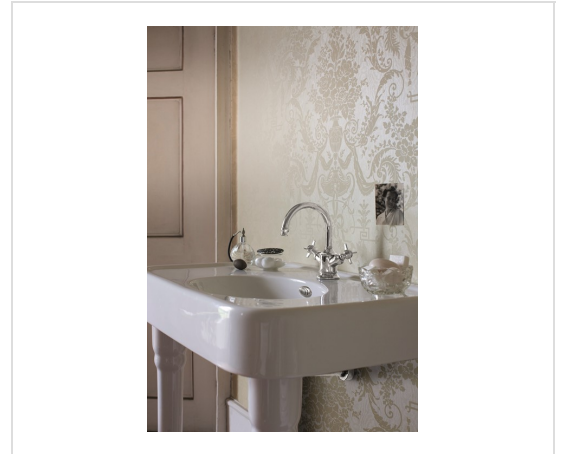

ARCADE 36" CONSOLE SET WITH LEGS

Arcade 36" Single-hole Console Set

US-ARC361CS

FEATURES

- Drawing on Belle Epoque styling, Arcade speaks to strong form and graceful lines to tell a story of refined elegance
- Set includes undrilled, single-hole or three-hole basin and console legs (pair)
- Made of fireclay
- Includes both polished chrome and polished nickel overflow covers
- Size: 35-3/4" W x 21-1/2" D x 33" H

SPECIFICATIONS

Barcode	Basin Pedestal 5055806011861 / Legs 5055806011915
Color	White
Inside bowl dimensions	18-1/8" x 12-3/8" x 5-3/4"
Overflow	Yes
Net weight	Basin 70.54 lbs, console legs 14.55 lbs
IAPMO	Yes
State of MA	Yes
Width	35-3/4"
Depth	21-1/2"
Material	Fireclay
Height	33-1/4"
Components	BASINS