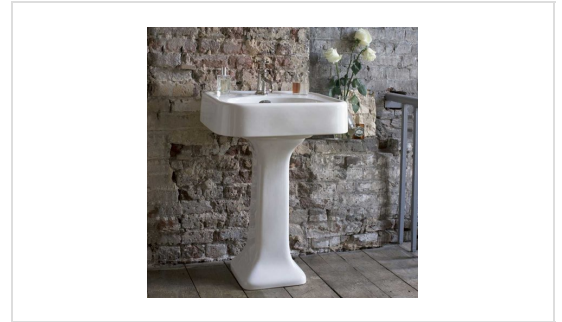

ARCADE 24" PEDESTAL BASIN

Arcade 24" Single-hole Pedestal Basin

US-ARC241PB

FEATURES

- Drawing on Belle Epoque styling, Arcade speaks to strong form and graceful lines to tell a story of refined elegance
- Set includes undrilled, single-hole or three-hole basin and pedestal base
- Made of fireclay
- Includes both polished chrome and polished nickel overflow covers
- Size: 23-1/4" W x 20-1/2" D x 34-1/2" H

SPECIFICATIONS

Barcode	Basin 5055806031777 / Pedestal 5055806011861
Color	White
Inside bowl dimensions	17-1/8" x 11-5/8" x 5-3/4"
Overflow	Yes
Net weight	Basin 46.9 lbs, pedestal 29.5 lbs
Width	23-1/4"
Depth	20-1/2"
Height	34-1/2"
Material	Fireclay
IAPMO	Yes
State of MA	Yes
Components	BASINS