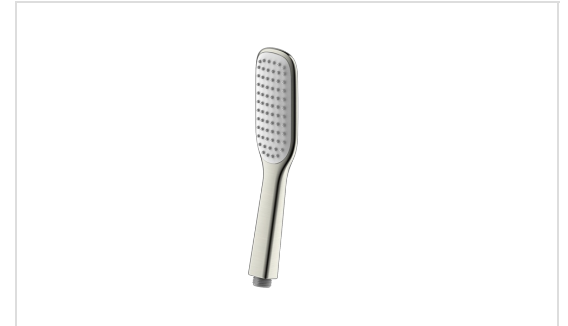

LEYDEN HANDSHOWER

Satin Nickel

14-37-SN

FEATURES

- COMING SOON!
- Strong, polished, and with tapered details, the streamlined beauty of Leyden completes a sophisticated and powerful bathroom design

SPECIFICATIONS

Face size	2-1/2" x 4-1/2"
Flow rate	1.75 GPM
CEC	Yes
WaterSense	Yes
IAPMO	Yes

✓ Limited lifetime. Commercial