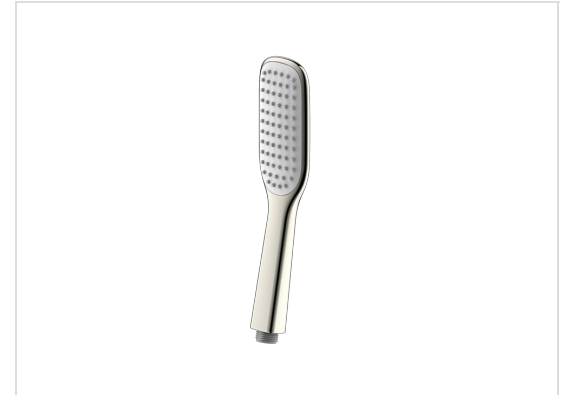

LEYDEN HANDSHOWER

Polished Nickel

14-37-PN

FEATURES

- COMING SOON!
- Strong, polished, and with tapered details, the streamlined beauty of Leyden completes a sophisticated and powerful bathroom design

SPECIFICATIONS

Face size	2-1/2" x 4-1/2"
Flow rate	1.75 GPM
CEC	Yes
WaterSense	Yes
IAPMO	Yes

✓ Limited lifetime. Commercial