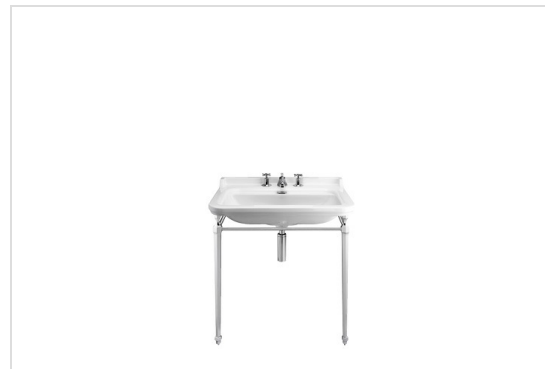

## WALDORF 31-1/2" CONSOLE SET

Waldorf 31" Three-hole Basin -

Waldorf 31" Console Legs - Stainless

US-WF0813SCW

US-WF80X81S

### FEATURES

- A modern interpretation of Art Deco excellence, Waldorf blends geometric intricacy with softened lines for a striking profile
- Made of fine Italian fireclay
- Set includes three-hole basin and polished chrome or polished nickel console set
- Size: 31-1/2" W x 21-5/8" D x 35-1/2" H
- Required solid brass decorative overflow cover is available in polished chrome (US-WFOVC) or polished nickel (US-WFOVN) (sold separately)

#### Waldorf 31" Three-hole Basin

Color	White
Material	Fireclay
Overflow	Yes
Number of faucet holes	3
Faucet holes spread	7-7/8"
IAPMO	Yes
State of MA	Yes

✓ Limited lifetime. Commercial

# Waldorf 31" Basin Console Set

US-WF80X81/US-WF0813