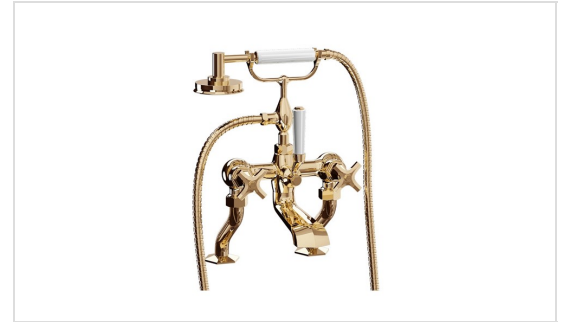

WALDORF EXPOSED DECK-MOUNT BATHTUB FAUCET WITH HANDSHOWER AND CROSS HANDLES

Unlacquered Brass (12-week leadtime) 2.0 GPM

US-WF422DB

FEATURES

- A modern interpretation of Art Deco excellence, Waldorf blends geometric intricacy with softened lines for a striking profile
- Solid brass construction
- Fluhs quarter-turn ceramic disc cartridges
- Built-in diverter to handshower or tub filler
- Single-function handshower with vacuum breaker
- 60" decorative metal hose
- For floor-mount installation use with US-AA002ROUGH rough, US-WF002F floor-mount pillar legs and US-WF_PLATE floor plate
- For wall-mount installation, use with US-BL002 wall unions

✓ Limited lifetime. Commercial

SPECIFICATIONS

Spout reach	7-3/4"
Height to spout	3"
Spout swivel	No
Handle style	Cross
Handle spread	7-1/6"
Deck thickness maximum	1-3/16"
Tub filler flow rate	8.7 GPM at 60 PSI
Handshower flow rate	1.75 or 2.0 GPM
Inlet connection	3/4" NPSM connectors
Installation type	Deck mount
Number of faucet holes	2
IAPMO	Yes
State of MA	Yes - 2.0 GPM model

Waldorf Exposed Deck-mount Tub Faucet with Handshower

US-WF422

US-WF422175