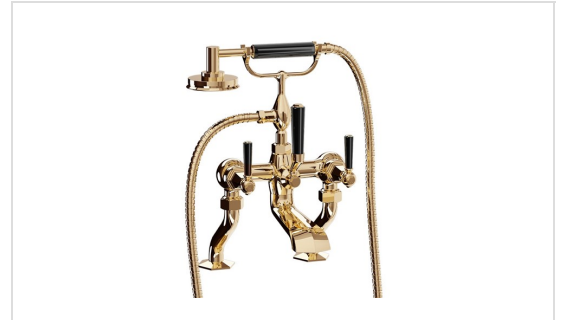

WALDORF EXPOSED DECK-MOUNT BATHTUB FAUCET WITH HANDSHOWER AND BLACK LEVER HANDLES

Unlacquered Brass (12-week leadtime) 1.75 GPM

US-WF422175DB_BLV

FEATURES

- A modern interpretation of Art Deco excellence, Waldorf blends geometric intricacy with softened lines for a striking profile
- Solid brass construction
- Fluhs quarter-turn ceramic disc cartridges
- Built-in diverter to handshower or tub filler
- Single-function handshower with vacuum breaker
- 60" decorative metal hose
- For floor-mount installation use with US-AA002ROUGH rough, US-WF002F floor-mount pillar legs and US-WF_PLATE floor plate
- For wall-mount installation, use with US-BL002 wall unions

✓ Limited lifetime. Commercial

SPECIFICATIONS

Spout reach	7-3/4"
Height to spout	3"
Spout swivel	No
Handle style	Lever
Handle spread	7-1/6"
Deck thickness maximum	1-3/16"
Tub filler flow rate	8.7 GPM at 60 PSI
Handshower flow rate	1.75 or 2.0 GPM
Inlet connection	3/4" NPSM connectors
Installation type	Deck mount
Number of faucet holes	2
IAPMO	Yes
State of MA	Yes - 2.0 GPM model

Waldorf Exposed Deck-mount Tub Faucet with Handshower

US-WF422_LV

US-WF422175_LV