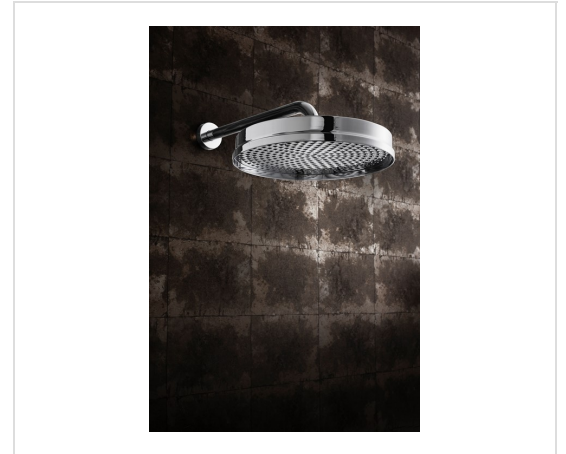

WALDORF 12" RAINHEAD

Stainless (12-week leadtime)

US-WF12S

FEATURES

- A modern interpretation of Art Deco excellence, Waldorf blends geometric intricacy with softened lines for a striking profile
- Single rain spray
- EasyClean, anti-limescale nozzles
- Arm and flange sold separately

FEATURES

- Due to water restriction laws, this product may not be eligible for purchase in your area. Please check with your plumbing professional for further information.

SPECIFICATIONS

Size	11-3/4"
Flow rate	2.5 GPM
Inlet connection size	G 1/2" (compatible with 1/2" NPT)
Swivel	No
Water pressure minimum	14.5 PSI
Type	Rain
IAPMO	Yes
State of MA	Yes
Notes	Due to water restriction laws, this product may not be eligible for purchase in your area. Please check with your plumbing professional for further information.

✓ Limited lifetime. Commercial

Waldorf 12" Shower Head

US-WF12