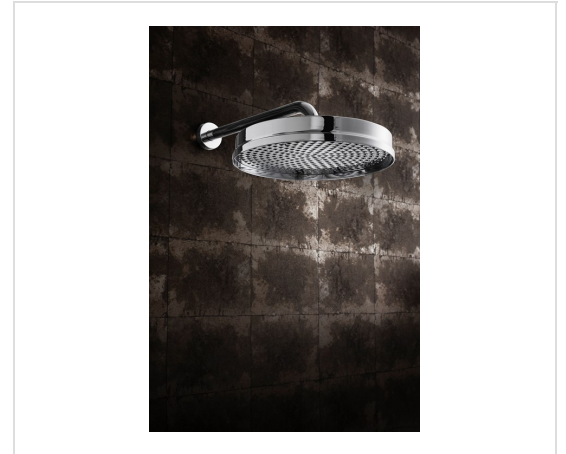

WALDORF 12" RAINHEAD

Unlacquered Brass (12-week leadtime)

US-WF12B

FEATURES

- A modern interpretation of Art Deco excellence, Waldorf blends geometric intricacy with softened lines for a striking profile
- Single rain spray
- EasyClean, anti-limescale nozzles
- Arm and flange sold separately

FEATURES

- Due to water restriction laws, this product may not be eligible for purchase in your area. Please check with your plumbing professional for further information.

✓ Limited lifetime. Commercial

SPECIFICATIONS

Size	11-3/4"
Flow rate	2.5 GPM
Inlet connection size	G 1/2" (compatible with 1/2" NPT)
Swivel	No
Water pressure minimum	14.5 PSI
Type	Rain
IAPMO	Yes
State of MA	Yes
Notes	Due to water restriction laws, this product may not be eligible for purchase in your area. Please check with your plumbing professional for further information.