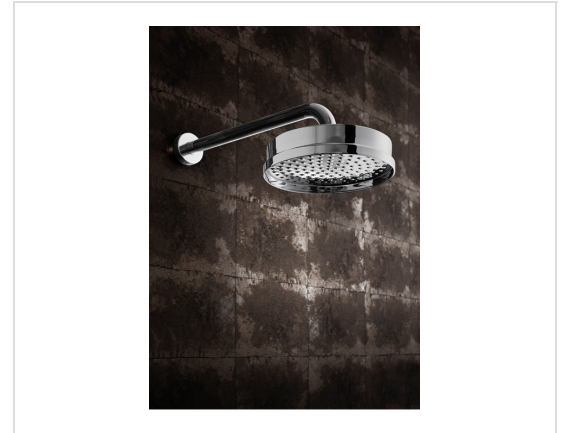

WALDORF 8" RAIN HEAD

Stainless (12-week leadtime)

US-WF08S_EC

FEATURES

- A modern interpretation of Art Deco excellence, Waldorf blends geometric intricacy with softened lines for a striking profile
- Single rain spray
- EasyClean, anti-limescale nozzles
- Arm and flange sold separately

FEATURES

- Due to water restriction laws, this product may not be eligible for purchase in your area. Please check with your plumbing professional for further information.

✔ Limited lifetime. Commercial

SPECIFICATIONS

Size	7-3/4"
Flow rate	2.5 GPM
Inlet connection size	G 1/2" (compatible with 1/2" NPT)
Swivel	No
Water pressure minimum	14.5 PSI
Type	Rain
IAPMO	Yes
State of MA	Yes
Notes	Due to water restriction laws, this product may not be eligible for purchase in your area. Please check with your plumbing professional for further information.