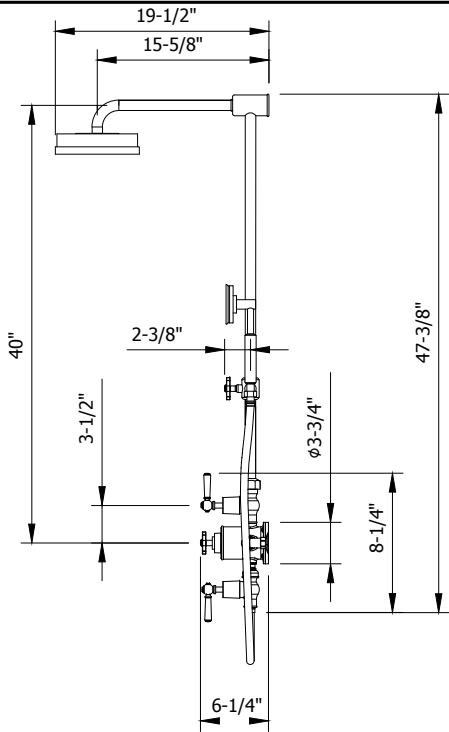

Waldorf Exposed
Thermostatic Shower Set
US-WF_SLIDER