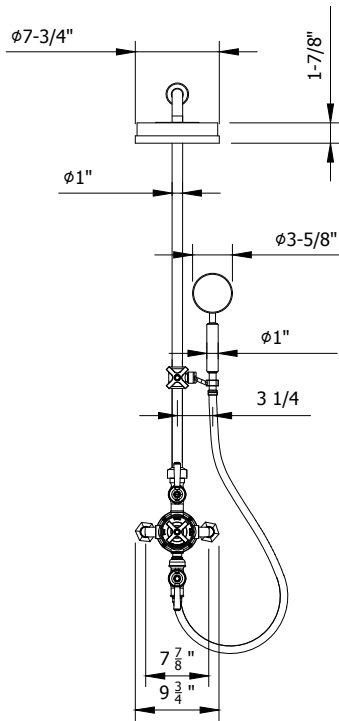

Waldorf Exposed
Thermostatic Shower Set
US-WF_SLIDER