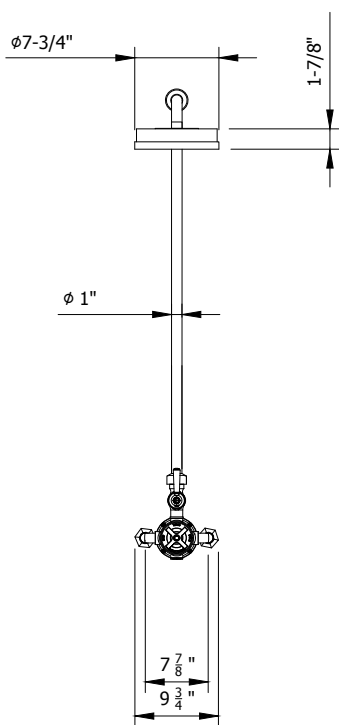

Waldorf Exposed
Thermostatic Shower Set
US-WF_SHOWER