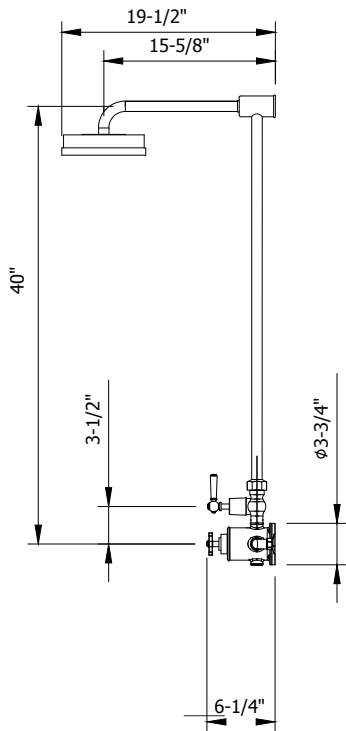

WALDORF EXPOSED THERMOSTATIC SHOWER SET WITH WITH METAL LEVER HANDLES

Unlacquered Brass (12-week leadtime)

US-WF_SHOWERB_BBLV

FEATURES

- A modern interpretation of Art Deco excellence, Waldorf blends geometric intricacy with softened lines for a striking profile
- 8" Rain shower head features EasyClean nozzles
- 1 integrated volume control
- Vernet thermostatic cartridge and Fluhs volume control cartridge
- The thermostatic valve senses and controls the actual water temperature and blends hot water with cold water to ensure constant, safe temperatures, preventing scalding.
- Plug at the bottom of the valve is removable for addition of handshower or tub spout

SPECIFICATIONS

| | |
|-----------------------|--|
| Height | 42-7/8" |
| Projection | 19-1/2" |
| Handle style | Lever and cross |
| Shower head flow rate | 2.5 GPM |
| Shower head swivel | No |
| Inlet supply spread | 7-7/8" |
| Inlet connection size | 1/2" |
| Inlet connection type | Straight pipe with compression fitting |
| Installation type | Exposed |
| Notes | Due to water restriction laws, this product may not be eligible for purchase in your area. Please check with your plumbing professional for further information. |