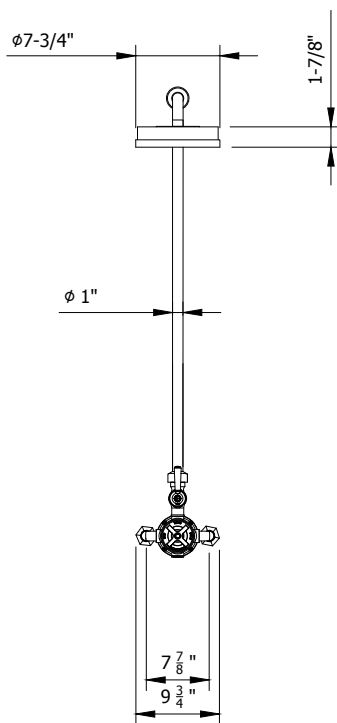

WALDORF EXPOSED THERMOSTATIC SHOWER SET WITH WITH METAL LEVER HANDLES

Unlacquered Brass (12-week leadtime)

US-WF_SHOWERB_BBLV

FEATURES

- A modern interpretation of Art Deco excellence, Waldorf blends geometric intricacy with softened lines for a striking profile
- 8" Rain shower head features EasyClean nozzles
- 1 integrated volume control
- Vernet thermostatic cartridge and Fluhs volume control cartridge
- The thermostatic valve senses and controls the actual water temperature and blends hot water with cold water to ensure constant, safe temperatures, preventing scalding.
- Plug at the bottom of the valve is removable for addition of handshower or tub spout

SPECIFICATIONS

| | |
|-----------------------|--|
| Height | 42-7/8" |
| Projection | 19-1/2" |
| Handle style | Lever and cross |
| Shower head flow rate | 2.5 GPM |
| Shower head swivel | No |
| Inlet supply spread | 7-7/8" |
| Inlet connection size | 1/2" |
| Inlet connection type | Straight pipe with compression fitting |
| Installation type | Exposed |
| Notes | Due to water restriction laws, this product may not be eligible for purchase in your area. Please check with your plumbing professional for further information. |