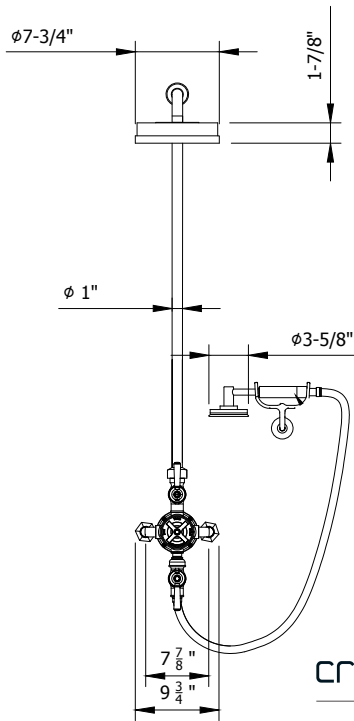

WALDORF EXPOSED THERMOSTATIC SHOWER SET WITH METAL LEVER HANDLES (HANDSHOWER ON CRADLE)

Stainless (12-week leadtime)

US-WF_CRADLES_SLV

FEATURES

- A modern interpretation of Art Deco excellence, Waldorf blends geometric intricacy with softened lines for a striking profile
- 8" Rain shower head features EasyClean nozzles
- Handshower includes vacuum breaker
- 2 integrated volume controls
- Vernet thermostatic cartridge and Fluvs volume control cartridges
- The thermostatic valve senses and controls the actual water temperature and blends hot water with cold water to ensure constant, safe temperatures, preventing scalding.

SPECIFICATIONS

Height	47-3/8"
Projection	19-1/2"
Handle style	Lever and cross
Shower head flow rate	2.5 GPM
Handshower flow rate	2.0 GPM
Handshower hose length	60"
Shower head swivel	No
Inlet supply spread	7-7/8"
Inlet connection size	1/2"
Inlet connection type	Straight pipe with compression fitting
Installation type	Exposed
Notes	Due to water restriction laws, this product may not be eligible for purchase in your area. Please check with your plumbing professional for further information.