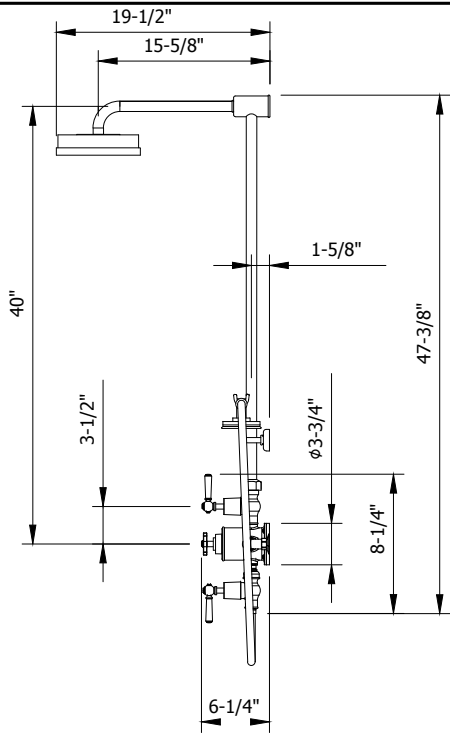

WALDORF EXPOSED THERMOSTATIC SHOWER SET WITH METAL LEVER HANDLES (HANDSHOWER ON CRADLE)

Stainless (12-week leadtime)

US-WF_CRADLES_SLV

FEATURES

- A modern interpretation of Art Deco excellence, Waldorf blends geometric intricacy with softened lines for a striking profile
- 8" Rain shower head features EasyClean nozzles
- Handshower includes vacuum breaker
- 2 integrated volume controls
- Vernet thermostatic cartridge and Fluvs volume control cartridges
- The thermostatic valve senses and controls the actual water temperature and blends hot water with cold water to ensure constant, safe temperatures, preventing scalding.

SPECIFICATIONS

Height	47-3/8"
Projection	19-1/2"
Handle style	Lever and cross
Shower head flow rate	2.5 GPM
Handshower flow rate	2.0 GPM
Handshower hose length	60"
Shower head swivel	No
Inlet supply spread	7-7/8"
Inlet connection size	1/2"
Inlet connection type	Straight pipe with compression fitting
Installation type	Exposed
Notes	Due to water restriction laws, this product may not be eligible for purchase in your area. Please check with your plumbing professional for further information.