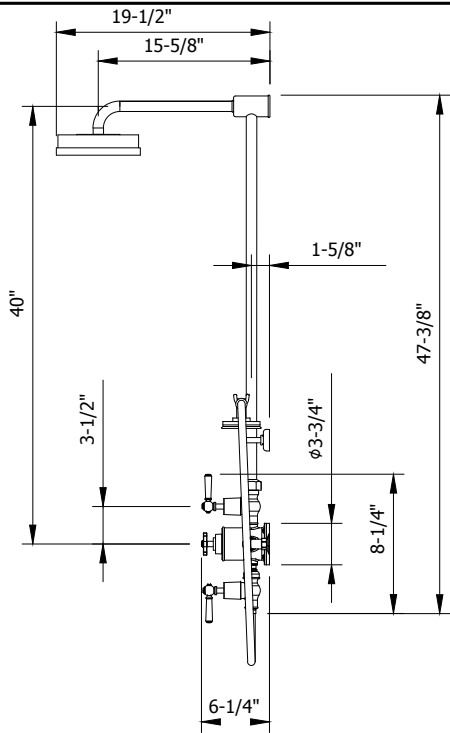

Waldorf Exposed
Thermostatic Shower Set
US-WF_CRADLE