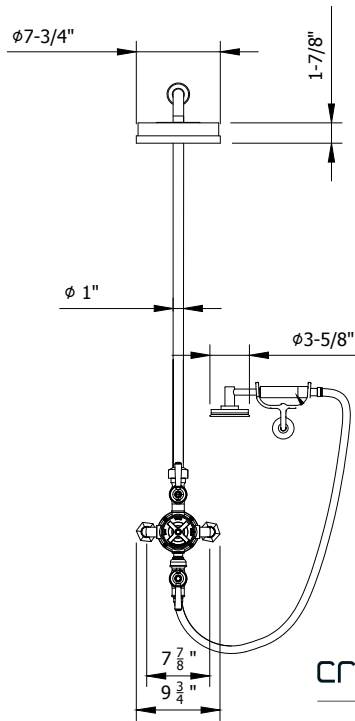

Waldorf Exposed
Thermostatic Shower Set
US-WF_CRADLE