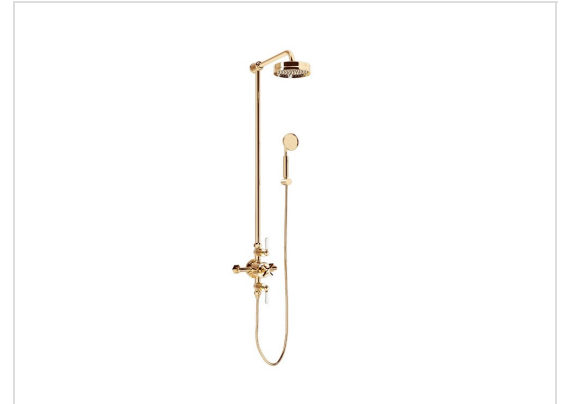

WALDORF EXPOSED THERMOSTATIC SHOWER SET WITH WHITE LEVER HANDLES (HANDSHOWER ON HOOK)

Unlacquered Brass (12-week leadtime)

US-WF_BRACKETB_LV

FEATURES

- A modern interpretation of Art Deco excellence, Waldorf blends geometric intricacy with softened lines for a striking profile
- 8" Rain shower head features EasyClean nozzles
- Handshower includes vacuum breaker
- 2 integrated volume controls
- Vernet thermostatic cartridge and Fluvs volume control cartridges
- The thermostatic valve senses and controls the actual water temperature and blends hot water with cold water to ensure constant, safe temperatures, preventing scalding.

SPECIFICATIONS

Height	47-3/8"
Projection	19-1/2"
Handle style	Lever and cross
Shower head flow rate	2.5 GPM
Handshower flow rate	2.0 GPM
Handshower hose length	60"
Shower head swivel	No
Inlet supply spread	7-7/8"
Inlet connection size	1/2"
Inlet connection type	Straight pipe with compression fitting
Installation type	Exposed
Notes	Due to water restriction laws, this product may not be eligible for purchase in your area. Please check with your plumbing professional for further information.