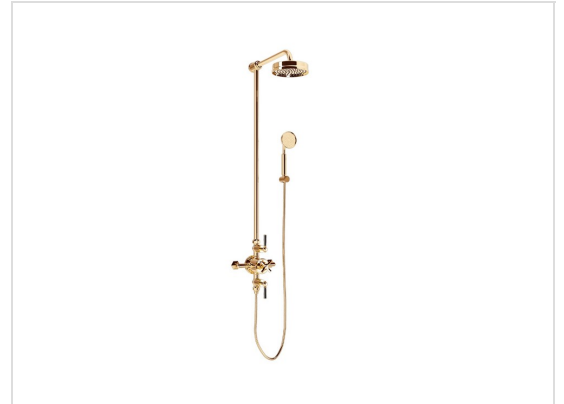

## WALDORF EXPOSED THERMOSTATIC SHOWER SET WITH BLACK LEVER HANDLES (HANDSHOWER ON HOOK)

Unlacquered Brass (12-week leadtime)

US-WF\_BRACKETB\_BLV

### FEATURES

- A modern interpretation of Art Deco excellence, Waldorf blends geometric intricacy with softened lines for a striking profile
- 8" Rain shower head features EasyClean nozzles
- Handshower includes vacuum breaker
- 2 integrated volume controls
- Vernet thermostatic cartridge and Fluvs volume control cartridges
- The thermostatic valve senses and controls the actual water temperature and blends hot water with cold water to ensure constant, safe temperatures, preventing scalding.

### SPECIFICATIONS

Height	47-3/8"
Projection	19-1/2"
Handle style	Lever and cross
Shower head flow rate	2.5 GPM
Handshower flow rate	2.0 GPM
Handshower hose length	60"
Shower head swivel	No
Inlet supply spread	7-7/8"
Inlet connection size	1/2"
Inlet connection type	Straight pipe with compression fitting
Installation type	Exposed