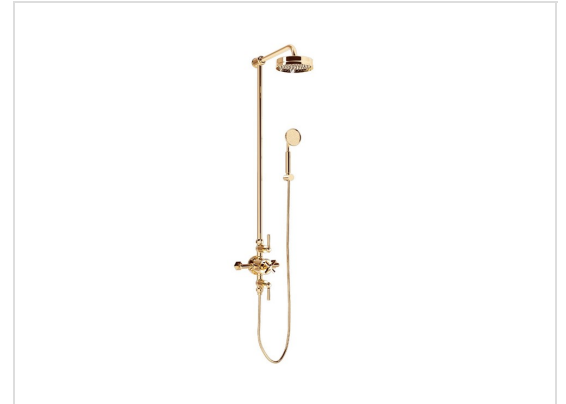

WALDORF EXPOSED THERMOSTATIC SHOWER SET WITH METAL LEVER HANDLES (HANDSHOWER ON HOOK)

Unlacquered Brass (12-week leadtime)

US-WF_BRACKETB_BBLV

FEATURES

- A modern interpretation of Art Deco excellence, Waldorf blends geometric intricacy with softened lines for a striking profile
- 8" Rain shower head features EasyClean nozzles
- Handshower includes vacuum breaker
- 2 integrated volume controls
- Vernet thermostatic cartridge and Fluvs volume control cartridges
- The thermostatic valve senses and controls the actual water temperature and blends hot water with cold water to ensure constant, safe temperatures, preventing scalding.

SPECIFICATIONS

Height	47-3/8"
Projection	19-1/2"
Handle style	Lever and cross
Shower head flow rate	2.5 GPM
Handshower flow rate	2.0 GPM
Handshower hose length	60"
Shower head swivel	No
Inlet supply spread	7-7/8"
Inlet connection size	1/2"
Inlet connection type	Straight pipe with compression fitting
Installation type	Exposed