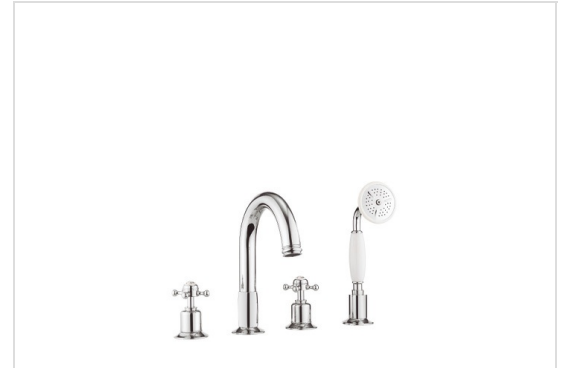

## BELGRAVIA DECK-MOUNT BATHTUB FAUCET WITH HANDSHOWER AND CROSS HANDLES

Polished Chrome 1.75 GPM

US-BL440175DC

### FEATURES

- Exceptionally crafted, Belgravia lends an historic pedigree to traditional design
- Solid brass construction
- Fluhs quarter-turn ceramic disc cartridges
- Built-in diverter to handshower or tub filler
- Single-function handshower with vacuum breaker
- 60" decorative metal hose

### SPECIFICATIONS

Spout reach	6-1/2"
Height to spout	6-1/4"
Spoutswivel	No
Handle style	Cross
Handle spread	7-1/6"
Tub filler flow rate	5.5 GPM at 60 PSI
Handshower flow rate	1.75 or 2.0 GPM
Inlet connection	3/4" NPSM connectors
Installation type	Deck mount
Number of faucet holes	4
Deck thickness maximum	1-1/2"
IAPMO	Yes
State of MA	Yes - 2.0 GPM model

# Belgravia Deck-mount Tub Faucet with Handshower

US-BL440

US-BL440175