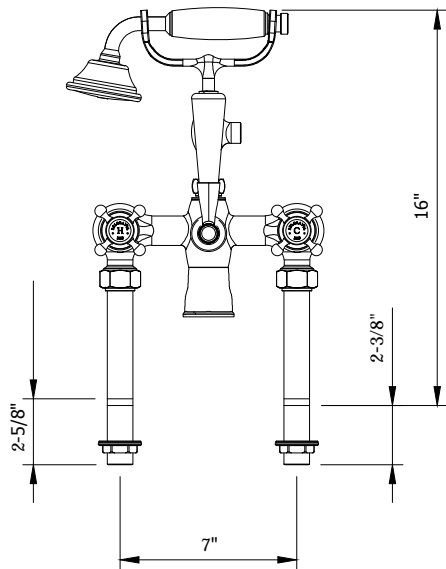

BELGRAVIA EXPOSED DECK-MOUNT BATHTUB FAUCET WITH HANDSHOWER AND CROSS HANDLES

Stainless (12-week leadtime) 1.75 GPM

US-BL422175DS

FEATURES

- Exceptionally crafted, Belgravia lends an historic pedigree to traditional design
- Solid brass construction
- Fluhs quarter-turn ceramic disc cartridges
- Built-in diverter to handshower or tub filler
- Single-function handshower with vacuum breaker
- 60" decorative metal hose
- For floor-mount installation use with US-AA002ROUGH rough and US-BL002 floor-mount pillar legs
- For wall-mount installation, use with US-BL002 wall unions

✓ Limited lifetime. Commercial

SPECIFICATIONS

Spout reach	6-1/2"
Height to spout	3-1/2"
Spout swivel	No
Handle style	Cross
Handle spread	7-1/6"
Tub filler flow rate	8.6 GPM at 60 PSI
Handshower flow rate	1.75 or 2.0 GPM
Inlet connection	3/4" NPSM connectors
Number of faucet holes	2
Deck thickness maximum	1-1/8"
Installation type	Deck mount
IAPMO	Yes
State of MA	Yes - 2.0 GPM model

Belgravia Exposed Deck-mount Tub Faucet with Handshower

US-BL422

US-BL422175

crosswater^x
LONDON