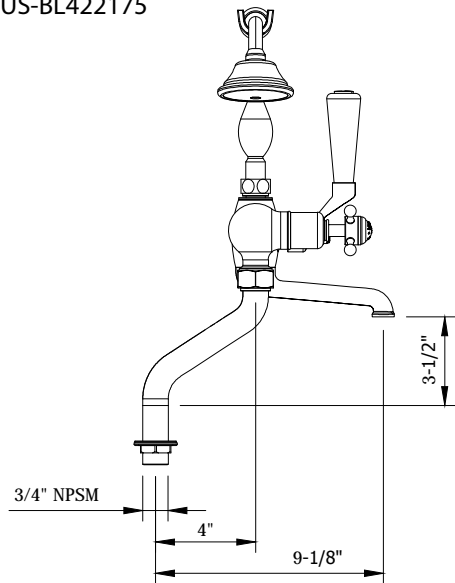

BELGRAVIA EXPOSED DECK-MOUNT BATHTUB FAUCET WITH HANDSHOWER AND CROSS HANDLES

Stainless (12-week leadtime) 1.75 GPM

US-BL422175DS

FEATURES

- Exceptionally crafted, Belgravia lends an historic pedigree to traditional design
- Solid brass construction
- Fluhs quarter-turn ceramic disc cartridges
- Built-in diverter to handshower or tub filler
- Single-function handshower with vacuum breaker
- 60" decorative metal hose
- For floor-mount installation use with US-AA002ROUGH rough and US-BL002 floor-mount pillar legs
- For wall-mount installation, use with US-BL002 wall unions

✓ Limited lifetime. Commercial

SPECIFICATIONS

Spout reach	6-1/2"
Height to spout	3-1/2"
Spout swivel	No
Handle style	Cross
Handle spread	7-1/6"
Tub filler flow rate	8.6 GPM at 60 PSI
Handshower flow rate	1.75 or 2.0 GPM
Inlet connection	3/4" NPSM connectors
Number of faucet holes	2
Deck thickness maximum	1-1/8"
Installation type	Deck mount
IAPMO	Yes
State of MA	Yes - 2.0 GPM model

Belgravia Exposed Deck-mount Tub Faucet with Handshower

US-BL422

US-BL422175

crosswater^x
LONDON