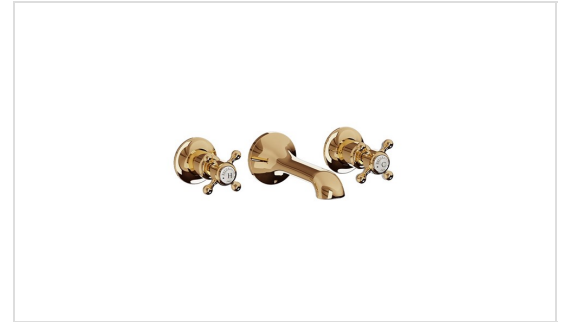

BELGRAVIA WALL-MOUNT BASIN FAUCET TRIM WITH CROSS HANDLES

Unlacquered Brass (12-week leadtime)

US-BL131WNB

FEATURES

- Exceptionally crafted, Belgravia lends an historic pedigree to traditional design
- Solid brass construction
- Fluhs quarter-turn ceramic disc cartridges
- Drain assembly sold separately
- Required rough (sold separately): US-130ROUGH

SPECIFICATIONS

| | |
|-------------------------------|-------------------------|
| Spout reach | 6" |
| Spout swivel | No |
| Handle style | Cross |
| Handle spread | 8" |
| Drain type | Push (sold separately) |
| Installation type | Wall mount |
| Flow rate | 1.2 GPM |
| Weighted average lead content | Complies with .25% WALC |
| Number of faucet holes | 3 |
| IAPMO | Yes |
| CEC | Yes |
| State of MA | Yes |

✓ Limited lifetime. Commercial

Belgravia Wall-mount Widespread Basin Faucet Trim US-BL131