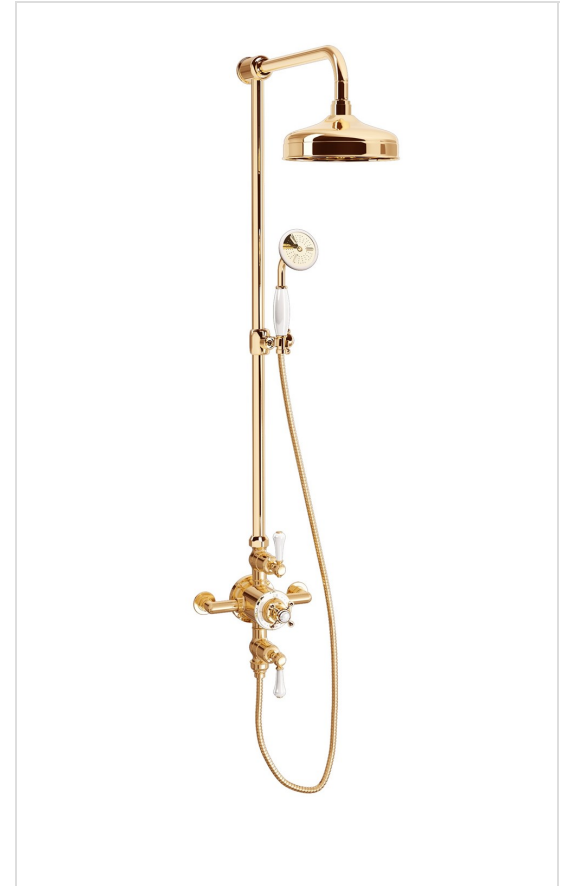

BELGRAVIA EXPOSED THERMOSTATIC SHOWER SET WITH WHITE LEVER HANDLES (HANDSHOWER ON SLIDER)

Unlacquered Brass (12-week leadtime)

US-BEL_SLIDERB

FEATURES

- Exceptionally crafted, Belgravia lends an historic pedigree to traditional design
- 8" Rain shower head features EasyClean nozzles
- Handshower includes vacuum breaker
- 2 integrated volume controls
- Vernet thermostatic cartridge and Fluhs volume control cartridges
- The thermostatic valve senses and controls the actual water temperature and blends hot water with cold water to ensure constant, safe temperatures, preventing scalding.

FEATURES

- Due to water restriction laws, this product may not be eligible for purchase in your area. Please check with your plumbing professional for further information.

SPECIFICATIONS

Height	47"
Projection	19-3/4"
Handle style	Lever and cross
Shower head flow rate	2.5 GPM
Handshower flow rate	2.0 GPM
Handshower hose length	60"
Shower head swivel	No
Inlet supply spread	7-7/8"
Inlet connection size	1/2"
Inlet connection type	Straight pipe with compression fitting
Installation type	Exposed

Notes Due to water restriction laws, this product may not be eligible for purchase in your area. Please check with your plumbing professional for further information.

✓ Limited lifetime. Commercial