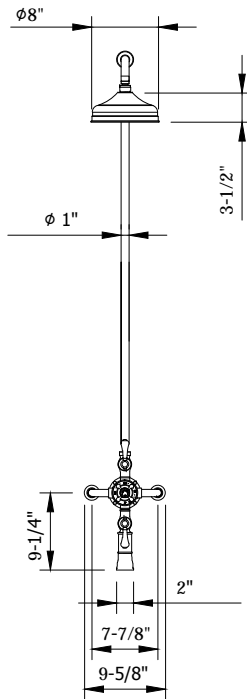

Belgravia Exposed
Thermostatic Shower Set
US-BEL_BSM