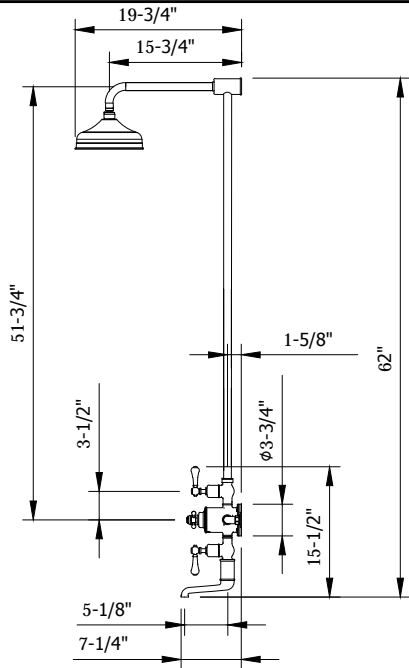

Belgravia Exposed
Thermostatic Shower Set
US-BEL_BSM