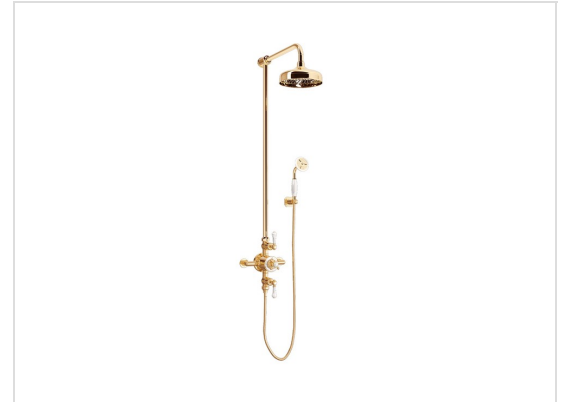

## BELGRAVIA EXPOSED THERMOSTATIC SHOWER SET WITH WHITE LEVER HANDLES (HANDSHOWER ON HOOK)

Unlacquered Brass (12-week leadtime)

US-BEL\_BRACKETB

### FEATURES

- Exceptionally crafted, Belgravia lends an historic pedigree to traditional design
- 8" Rain shower head features EasyClean nozzles
- Handshower includes vacuum breaker
- 2 integrated volume controls
- Vernet thermostatic cartridge and Fluhs volume control cartridges
- The thermostatic valve senses and controls the actual water temperature and blends hot water with cold water to ensure constant, safe temperatures, preventing scalding.

### SPECIFICATIONS

Height	47"
Projection	19-3/4"
Handle style	Lever and cross
Shower head flow rate	2.5 GPM
Handshower flow rate	2.0 GPM
Handshower hose length	60"
Shower head swivel	No
Inlet supply spread	7-7/8"
Inlet connection size	1/2"
Inlet connection type	Straight pipe with compression fitting
Installation type	Exposed